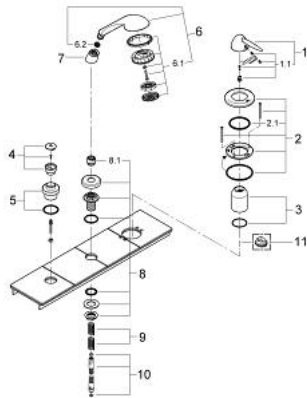

19 194 000 EUROFRESH THREE-HOLE SINGLE-LEVER BATH COMBINATION

PRODUCT DESCRIPTION

- Colour: chrome
- trim set for 33 340
- consisting of:
 - single lever mixer operating element
 - automatic diverter: bath/shower
 - hand shower Relexa Cosmopolitan with Champagne spray (28 237)
 - metal shower hose 2000 mm
- for combination with Talentofill
- optional temperature limiter ref. no. 46 308
- GROHE LongLife finish

19 194 000 EUROFRESH THREE-HOLE SINGLE-LEVER BATH COMBINATION

SPARE PARTS, 1月 2002 – now

- 1: Lever (Spare part-nr. 46545000)
- 1.1: Replacement handle connection kit (Spare part-nr. 46546000)
- 2: Escutcheon (Spare part-nr. 46478000)
- 2.1: Sealing washer (Spare part-nr. 0431900M)
- 3: Cap (Spare part-nr. 46479000)
- 4: Diverter knob (Spare part-nr. 46488000)
- 5: Escutcheon (Spare part-nr. 46481000)
- 6: Hand shower 3 sprays (Spare part-nr. 28237000)
- 6.1: Dirt strainer (Spare part-nr. 0700200M)
- 7: Coupling piece (Spare part-nr. 46486000)
- 8: Spray holder (Spare part-nr. 46487IX0)
- 8.1: Hose sealing (Spare part-nr. 45412XX0)
- 9: Compression spring (Spare part-nr. 00869000)
- 10: Metal shower hose (Spare part-nr. 28146000)
- 11: Temperature limiter (Spare part-nr. 46308000)*