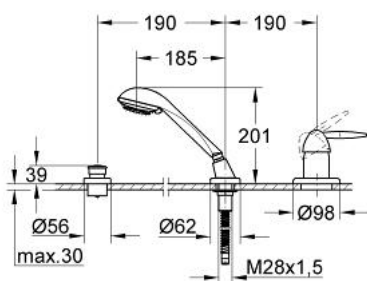

19 194 000 EUROFRESH THREE-HOLE SINGLE-LEVER BATH COMBINATION

PRODUCT DESCRIPTION

- Colour: chrome
- trim set for 33 340
- consisting of:
 - single lever mixer operating element
 - automatic diverter: bath/shower
 - hand shower Relexa Cosmopolitan with Champagne spray (28 237)
 - metal shower hose 2000 mm
- for combination with Talentofill
- optional temperature limiter ref. no. 46 308
- GROHE LongLife finish

19 194 000 EUROFRESH THREE-HOLE SINGLE-LEVER BATH COMBINATION

SPARE PARTS, 1月 2002 – now

- 1: Lever (Spare part-nr. 46545000)
- 1.1: Replacement handle connection kit (Spare part-nr. 46546000)
- 2: Escutcheon (Spare part-nr. 46478000)
- 2.1: Sealing washer (Spare part-nr. 0431900M)
- 3: Cap (Spare part-nr. 46479000)
- 4: Diverter knob (Spare part-nr. 46488000)
- 5: Escutcheon (Spare part-nr. 46481000)
- 6: Hand shower 3 sprays (Spare part-nr. 28237000)
- 6.1: Dirt strainer (Spare part-nr. 0700200M)
- 7: Coupling piece (Spare part-nr. 46486000)
- 8: Spray holder (Spare part-nr. 46487IX0)
- 8.1: Hose sealing (Spare part-nr. 45412XX0)
- 9: Compression spring (Spare part-nr. 00869000)
- 10: Metal shower hose (Spare part-nr. 28146000)
- 11: Temperature limiter (Spare part-nr. 46308000)*