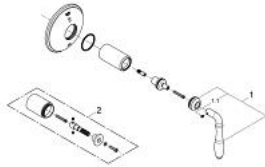

19 221 BE0 SEABURY 2-WAY DIVERTER

PRODUCT DESCRIPTION

- Colour: polished nickel
- lever handle
- set for final installation (for 29 712)
- without concealed body
- installation depth infinitely adjustable 22 - 60 mm
- GROHE LongLife finish

19 221 BE0 SEABURY 2-WAY DIVERTER

SPARE PARTS, 1月 2002 – now

1: Lever handle (Spare part-nr. 45765BE0)

1.1: Thread pin (Spare part-nr. 4761100M)

2: Extension (Spare part-nr. 45979000)*

* Optional accessories