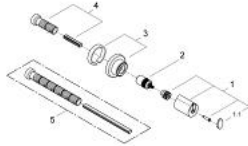

19 237 000 **GROHTHERM 1000 CONCEALED VALVE EXPOSED PART**

PRODUCT DESCRIPTION

- Colour: chrome
- for concealed valves, 1/2", 3/4", 1"
- from 20-80 mm
- metal escutcheon with wall sealing
- screwed
- shut-off valve
- GROHE LongLife finish

19 237 000 GROHTHERM 1000 CONCEALED VALVE EXPOSED PART

SPARE PARTS, February 2004 – now

1: Handle for shut-off valve (Spare part-nr. 47740000)

1.1: Cap (Spare part-nr. 1009900M)

2: Extension (Spare part-nr. 45204000)

3: Escutcheon Ø178 (Spare part-nr. 45955000)

4: Extension 20-80 (Spare part-nr. 45202000)

5: Extension 20-200 (Spare part-nr. 45203000)*

* Optional accessories