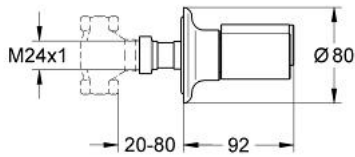

19 237 000 **GROHTHERM 1000 CONCEALED VALVE EXPOSED PART**

PRODUCT DESCRIPTION

- Colour: chrome
- for concealed valves, 1/2", 3/4", 1"
- from 20-80 mm
- metal escutcheon with wall sealing
- screwed
- shut-off valve
- GROHE LongLife finish

19 237 000 GROHTHERM 1000 CONCEALED VALVE EXPOSED PART

SPARE PARTS, February 2004 – now

1: Handle for shut-off valve (Spare part-nr. 47740000)

1.1: Cap (Spare part-nr. 1009900M)

2: Extension (Spare part-nr. 45204000)