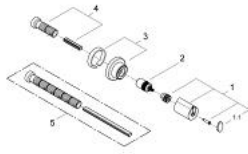

19 237 000 GROHTHERM 1000 CONCEALED VALVE EXPOSED PART

PRODUCT DESCRIPTION

- Colour: chrome
- for GROHE concealed valves, 1/2", 3/4", 1"
- installation depth infinitely adjustable 20-80 mm
- metal escutcheon with wall sealing
- screwed
- shut-off handle
- GROHE LongLife finish

19 237 000 GROHTHERM 1000 CONCEALED VALVE EXPOSED PART

SPARE PARTS, 2月 2004 – now

1: Handle for shut-off valve (Spare part-nr. 47740000)

1.1: Cover cap (Spare part-nr. 1009900M)

2: Extension for spindle (Spare part-nr. 45204000)

3: Escutcheon Ø 178 mm (Spare part-nr. 45955000)

4: Extension set, 80 mm (Spare part-nr. 45202000)

5: Extension set 200 mm (Spare part-nr. 45203000)*

* Optional accessories