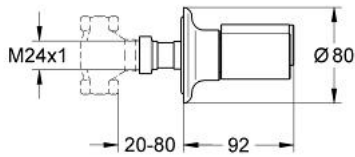

19 237 000 GROHTHERM 1000 CONCEALED VALVE EXPOSED PART

PRODUCT DESCRIPTION

- Colour: chrome
- for GROHE concealed valves, 1/2", 3/4", 1"
- installation depth infinitely adjustable 20-80 mm
- metal escutcheon with wall sealing
- screwed
- shut-off handle
- GROHE LongLife finish

19 237 000 GROHTHERM 1000 CONCEALED VALVE EXPOSED PART

SPARE PARTS, 2月 2004 – now

1: Handle for shut-off valve (Spare part-nr. 47740000)

1.1: Cover cap (Spare part-nr. 1009900M)

2: Extension for spindle (Spare part-nr. 45204000)

3: Escutcheon Ø 178 mm (Spare part-nr. 45955000)

4: Extension set, 80 mm (Spare part-nr. 45202000)

5: Extension set 200 mm (Spare part-nr. 45203000)*

* Optional accessories