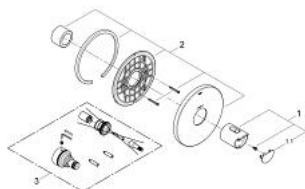

19 240 001 GROHTHERM 2000 THERMOSTAT FOR BATH AND/OR SHOWER

PRODUCT DESCRIPTION

- Colour: chrome
- final installation set for
- 34 213
- 34 214
- without concealed body
- GROHE LongLife finish
- temperature scale handle with SafeStop at 38°C
- GROHE FastFixation escutcheon with covered shaft sealing and covered fixing

19 240 001 GROHTHERM 2000 THERMOSTAT FOR BATH AND/OR SHOWER

SPARE PARTS, February 2012 – now

1: Handle (Spare part-nr. 47920000)

1.1: Cap (Spare part-nr. 4791900M)

2: Escutcheon (Spare part-nr. 47808000)

3: Extension-set, 27,5 mm (Spare part-nr. 47200000)*