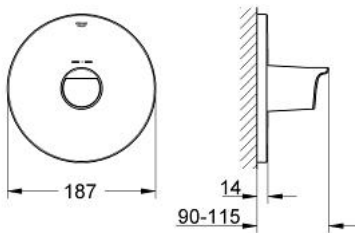

19 240 001 GROHTHERM 2000 THERMOSTAT FOR BATH AND/OR SHOWER

PRODUCT DESCRIPTION

- Colour: chrome
- final installation set for
- 34 213
- 34 214
- without concealed body
- GROHE LongLife finish
- temperature scale handle with SafeStop at 38°C
- GROHE FastFixation escutcheon with covered shaft sealing and covered fixing

19 240 001 GROHTHERM 2000 THERMOSTAT FOR BATH AND/OR SHOWER

SPARE PARTS, February 2012 – now

1: Handle (Spare part-nr. 47920000)

1.1: Cap (Spare part-nr. 4791900M)

2: Escutcheon (Spare part-nr. 47808000)

3: Extension-set, 27,5 mm (Spare part-nr. 47200000)*