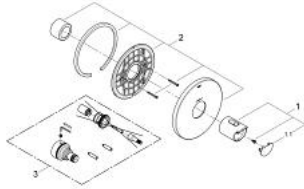

19 240 001 GROHTHERM 2000 CENTRAL THERMOSTATIC MIXER

SPARE PARTS, 2月 2012 – now

1: Handle (Spare part-nr. 47920000)

1.1: Cover cap (Spare part-nr. 4791900M)

2: Escutcheon (Spare part-nr. 47808000)

3: Extension set 27.5 mm (Spare part-nr. 47200000)*

* Optional accessories