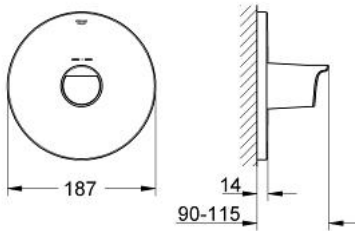

### PRODUCT DESCRIPTION

- Colour: chrome
- set for final installation for
- 34 213 000
- 34 214 000
- without concealed body
- GROHE LongLife finish
- temperature scale handle with GROHE SafeStop at 38°C
- GROHE FastFixation escutcheon with covered shaft sealing and covered fixing