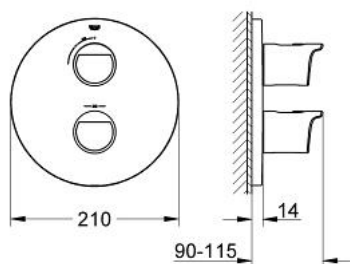

19 241 001 GROHTHERM 2000 THERMOSTAT SHOWER MIXER

PRODUCT DESCRIPTION

- Colour: chrome
- final installation set for 34 211 000
- without concealed body
- GROHE LongLife finish
- temperature scale handle with SafeStop at 38°C
- volume handle with FlowControl Button (button with individually adjustable stop)
- GROHE FastFixation escutcheon with covered shaft sealing and covered fixing

19 241 001 GROHTHERM 2000 THERMOSTAT SHOWER MIXER

SPARE PARTS, February 2012 – now

1: Handle (Spare part-nr. 47920000)

1.1: Cap (Spare part-nr. 4791900M)

2: Escutcheon (Spare part-nr. 47809000)

3: Temperature limiter (Spare part-nr. 10093000)

4: Extension-set, 27,5 mm (Spare part-nr. 47200000)*

* Optional accessories