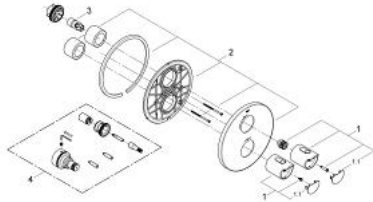

## 19 241 001 GROHTHERM 2000 THERMOSTAT SHOWER MIXER

### PRODUCT DESCRIPTION

- Colour: chrome
- final installation set for 34 211 000
- without concealed body
- GROHE LongLife finish
- temperature scale handle with SafeStop at 38°C
- volume handle with FlowControl Button (button with individually adjustable stop)
- GROHE FastFixation escutcheon with covered shaft sealing and covered fixing

19 241 001 **GROHTHERM 2000 THERMOSTAT SHOWER MIXER**

**SPARE PARTS**, February 2012 – now

1: Handle (Spare part-nr. 47920000)

1.1: Cap (Spare part-nr. 4791900M)

2: Escutcheon (Spare part-nr. 47809000)

3: Temperature limiter (Spare part-nr. 10093000)