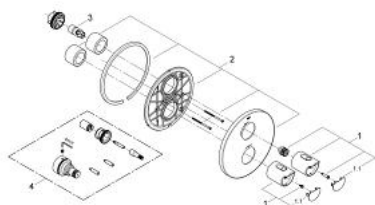

19 241 001 GROHTHERM 2000 THERMOSTAT SHOWER MIXER

PRODUCT DESCRIPTION

- Colour: chrome
- final installation set for 34 211 000
- without concealed body
- GROHE LongLife finish
- temperature scale handle with SafeStop at 38°C
- volume handle with FlowControl Button (button with individually adjustable stop)
- GROHE FastFixation escutcheon with covered shaft sealing and covered fixing

19 241 001 GROHTHERM 2000 THERMOSTAT SHOWER MIXER

SPARE PARTS, February 2012 – now

1: Handle (Spare part-nr. 47920000)

1.1: Cap (Spare part-nr. 4791900M)

2: Escutcheon (Spare part-nr. 47809000)

3: Temperature limiter (Spare part-nr. 10093000)

4: Extension-set, 27,5 mm (Spare part-nr. 47200000)*

* Optional accessories