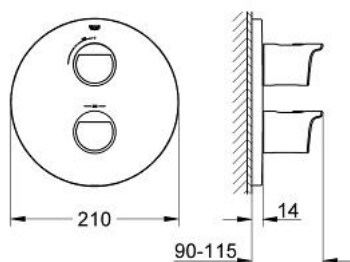

### PRODUCT DESCRIPTION

- Colour: chrome
- final installation set for 34 211 000
- without concealed body
- GROHE LongLife finish
- temperature scale handle with SafeStop at 38°C
- volume handle with FlowControl Button (button with individually adjustable stop)
- GROHE FastFixation escutcheon with covered shaft sealing and covered fixing

19 241 001 **GROHTHERM 2000 THERMOSTAT SHOWER MIXER**

**SPARE PARTS**, February 2012 – now

1: Handle (Spare part-nr. 47920000)

1.1: Cap (Spare part-nr. 4791900M)

2: Escutcheon (Spare part-nr. 47809000)

3: Temperature limiter (Spare part-nr. 10093000)

4: Extension-set, 27,5 mm (Spare part-nr. 47200000)\*

\* Optional accessories