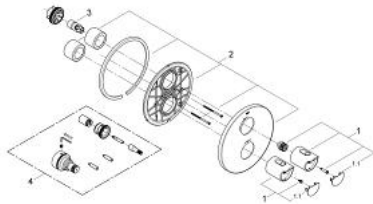

### PRODUCT DESCRIPTION

- Colour: chrome
- final installation set for
- 34 211 000
- without concealed body
- GROHE LongLife finish
- temperature scale handle with SafeStop at 38°C
- volume handle with EcoButton (economy button with individually adjustable economy stop)
- GROHE FastFixation escutcheon with covered shaft sealing and covered fixing

19 241 001 **GROHTHERM 2000 THERMOSTAT SHOWER MIXER**

**SPARE PARTS**, February 2012 – now

1: Handle (Spare part-nr. 47920000)

1.1: Cap (Spare part-nr. 4791900M)

2: Escutcheon (Spare part-nr. 47809000)

3: Temperature limiter (Spare part-nr. 10093000)