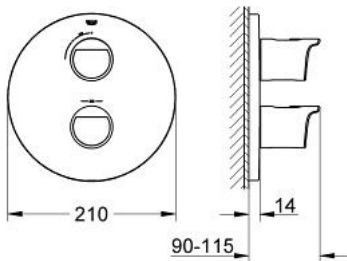

## 19 241 001 GROHTHERM 2000 THERMOSTAT SHOWER MIXER

### PRODUCT DESCRIPTION

- Colour: chrome
- final installation set for
- 34 211 000
- without concealed body
- GROHE LongLife finish
- temperature scale handle with SafeStop at 38°C
- volume handle with EcoButton (economy button with individually adjustable economy stop)
- GROHE FastFixation escutcheon with covered shaft sealing and covered fixing

19 241 001 **GROHTHERM 2000 THERMOSTAT SHOWER MIXER**

**SPARE PARTS**, February 2012 – now

1: Handle (Spare part-nr. 47920000)

1.1: Cap (Spare part-nr. 4791900M)

2: Escutcheon (Spare part-nr. 47809000)

3: Temperature limiter (Spare part-nr. 10093000)

4: Extension-set, 27,5 mm (Spare part-nr. 47200000)\*

\* Optional accessories