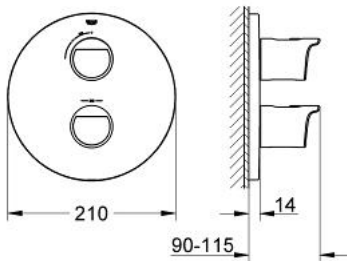

19 241 001 GROHTHERM 2000 THERMOSTATIC SHOWER MIXER

PRODUCT DESCRIPTION

- Colour: chrome
- set for final installation for
- 34 211 000
- without concealed body
- GROHE LongLife finish
- temperature scale handle with GROHE SafeStop at 38°C
- volume handle with GROHE EcoButton (economy button with individually adjustable economy stop)
- GROHE FastFixation escutcheon with covered shaft sealing and covered fixing

19 241 001 GROHTHERM 2000 THERMOSTATIC SHOWER MIXER

SPARE PARTS, 2月 2012 – now

1: Handle (Spare part-nr. 47920000)

1.1: Cover cap (Spare part-nr. 4791900M)

2: Escutcheon (Spare part-nr. 47809000)

3: Stop (Spare part-nr. 10093000)

4: Extension set 27.5 mm (Spare part-nr. 47200000)*

* Optional accessories