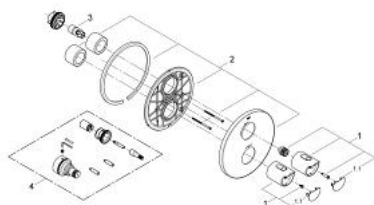

19 241 001 GROHTHERM 2000 THERMOSTATIC SHOWER MIXER

PRODUCT DESCRIPTION

- Colour: chrome
- set for final installation for
- 34 211 000
- without concealed body
- GROHE LongLife finish
- temperature scale handle with GROHE SafeStop at 38°C
- volume handle with FlowControl Button (button with individually adjustable stop)
- GROHE FastFixation escutcheon with covered shaft sealing and covered fixing

19 241 001 GROHTHERM 2000 THERMOSTATIC SHOWER MIXER

SPARE PARTS, 2月 2012 – now

- 1: Handle (Spare part-nr. 47920000)
- 1.1: Cover cap (Spare part-nr. 4791900M)
- 2: Escutcheon (Spare part-nr. 47809000)
- 3: Stop (Spare part-nr. 10093000)
- 4: Extension set 27.5 mm (Spare part-nr. 47200000)*