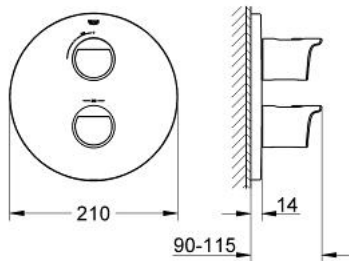

19 241 001 GROHTHERM 2000 THERMOSTATIC SHOWER MIXER

PRODUCT DESCRIPTION

- Colour: chrome
- set for final installation for
- 34 211 000
- without concealed body
- GROHE LongLife finish
- temperature scale handle with GROHE SafeStop at 38°C
- volume handle with FlowControl Button (button with individually adjustable stop)
- GROHE FastFixation escutcheon with covered shaft sealing and covered fixing

19 241 001 GROHTHERM 2000 THERMOSTATIC SHOWER MIXER

SPARE PARTS, 2月 2012 – now

- 1: Handle (Spare part-nr. 47920000)
- 1.1: Cover cap (Spare part-nr. 4791900M)
- 2: Escutcheon (Spare part-nr. 47809000)
- 3: Stop (Spare part-nr. 10093000)
- 4: Extension set 27.5 mm (Spare part-nr. 47200000)*