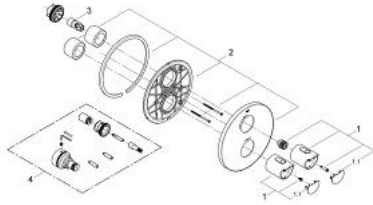

19 241 001 GROHTHERM 2000 THERMOSTATIC SHOWER MIXER

PRODUCT DESCRIPTION

- Colour: chrome
- set for final installation for
- 34 211 000
- without concealed body
- GROHE LongLife finish
- temperature scale handle with GROHE SafeStop at 38°C
- volume handle with GROHE EcoButton (economy button with individually adjustable economy stop)
- GROHE FastFixation escutcheon with covered shaft sealing and covered fixing

19 241 001 GROHTHERM 2000 THERMOSTATIC SHOWER MIXER

SPARE PARTS, 2月 2012 – now

1: Handle (Spare part-nr. 47920000)

1.1: Cover cap (Spare part-nr. 4791900M)

2: Escutcheon (Spare part-nr. 47809000)

3: Stop (Spare part-nr. 10093000)

4: Extension set 27.5 mm (Spare part-nr. 47200000)*

* Optional accessories