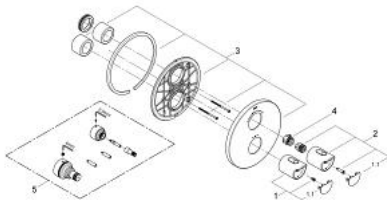

## 19 242 001 GROHTHERM 2000 THERMOSTAT WITH INTEGRATED 2-WAY DIVERTER FOR BATH OR SHOWER WITH MORE THAN ONE OUTLET

### PRODUCT DESCRIPTION

- Colour: chrome
- final installation set for
- 34 212
- without concealed body
- GROHE LongLife finish
- temperature scale handle with SafeStop at 38°C
- GROHE AquaDimmer with multiple function:
  - - flow control
  - - diverter: bath/shower
- integrated GROHE EcoButton (economy button with economy stop for shower)
- GROHE FastFixation escutcheon with covered shaft sealing and covered fixing