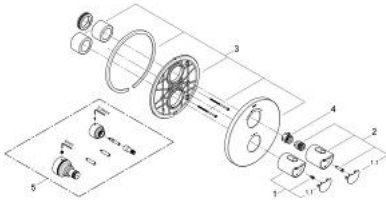

19 242 001 GROHTHERM 2000 THERMOSTAT WITH INTEGRATED 2-WAY DIVERTER FOR BATH OR SHOWER WITH MORE THAN ONE OUTLET

PRODUCT DESCRIPTION

- Colour: chrome
- final installation set for
- 34 212
- without concealed body
- GROHE LongLife finish
- temperature scale handle with SafeStop at 38°C
- GROHE AquaDimmer with multiple function:
 - - flow control
 - - diverter: bath/shower
- FlowControl Button, one-button switch for full water flow to the shower
- GROHE FastFixation escutcheon with covered shaft sealing and covered fixing

19 242 001 GROHTHERM 2000 THERMOSTAT WITH INTEGRATED 2-WAY DIVERTER FOR BATH OR SHOWER WITH MORE THAN ONE OUTLET

SPARE PARTS, February 2012 – now

- 1: Handle (Spare part-nr. 47920000)
- 1.1: Cap (Spare part-nr. 4791900M)
- 2: Shut-off handle (Spare part-nr. 47921000)
- 2.1: Cap (Spare part-nr. 4791900M)
- 3: Escutcheon (Spare part-nr. 47810000)
- 4: Stop ring (Spare part-nr. 47922000)
- 5: Extension-set, 27,5 mm (Spare part-nr. 47201000)*