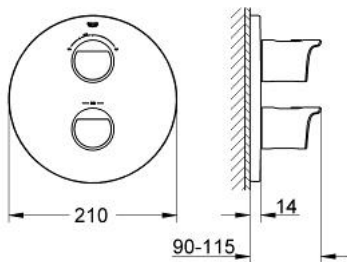

## 19 242 001 GROHTHERM 2000 THERMOSTAT WITH INTEGRATED 2-WAY DIVERTER FOR BATH OR SHOWER WITH MORE THAN ONE OUTLET

### PRODUCT DESCRIPTION

- Colour: chrome
- final installation set for
- 34 212
- without concealed body
- GROHE LongLife finish
- temperature scale handle with SafeStop at 38°C
- GROHE AquaDimmer with multiple function:
  - - flow control
  - - diverter: bath/shower
- integrated GROHE EcoButton (economy button with economy stop for shower)
- GROHE FastFixation escutcheon with covered shaft sealing and covered fixing

### SPARE PARTS, February 2012 – now

- 1: Handle (Spare part-nr. 47920000)
- 1.1: Cap (Spare part-nr. 4791900M)
- 2: Shut-off handle (Spare part-nr. 47921000)
- 2.1: Cap (Spare part-nr. 4791900M)
- 3: Escutcheon (Spare part-nr. 47810000)
- 4: Stop ring (Spare part-nr. 47922000)
- 5: Extension-set, 27,5 mm (Spare part-nr. 47201000)\*