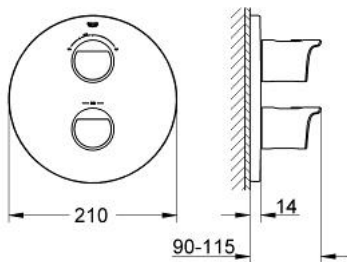

19 242 001 GROHTHERM 2000 THERMOSTAT WITH INTEGRATED 2-WAY DIVERTER FOR BATH OR SHOWER WITH MORE THAN ONE OUTLET

PRODUCT DESCRIPTION

- Colour: chrome
- final installation set for
- 34 212
- without concealed body
- GROHE LongLife finish
- temperature scale handle with SafeStop at 38°C
- GROHE AquaDimmer with multiple function:
 - - flow control
 - - diverter: bath/shower
- FlowControl Button, one-button switch for full water flow to the shower
- GROHE FastFixation escutcheon with covered shaft sealing and covered fixing

19 242 001 GROHTHERM 2000 THERMOSTAT WITH INTEGRATED 2-WAY DIVERTER FOR BATH OR SHOWER WITH MORE THAN ONE OUTLET

SPARE PARTS, February 2012 – now

- 1: Handle (Spare part-nr. 47920000)
- 1.1: Cap (Spare part-nr. 4791900M)
- 2: Shut-off handle (Spare part-nr. 47921000)
- 2.1: Cap (Spare part-nr. 4791900M)
- 3: Escutcheon (Spare part-nr. 47810000)
- 4: Stop ring (Spare part-nr. 47922000)
- 5: Extension-set, 27,5 mm (Spare part-nr. 47201000)*