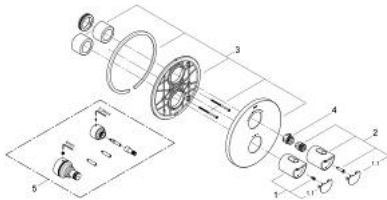

19 242 001 GROHTHERM 2000 THERMOSTAT WITH INTEGRATED 2-WAY DIVERTER FOR BATH OR SHOWER WITH MORE THAN ONE OUTLET

PRODUCT DESCRIPTION

- Colour: chrome
- set for final installation for
- 34 212 000
- without concealed body
- GROHE LongLife finish
- temperature scale handle with GROHE SafeStop at 38°C
- GROHE AquaDimmer with multiple function:
 - flow control
 - diverter: bath/shower
- integrated GROHE EcoButton (economy button with economy stop for shower)
- GROHE FastFixation escutcheon with covered shaft sealing and covered fixing

19 242 001 GROHTHERM 2000 THERMOSTAT WITH INTEGRATED 2-WAY DIVERTER FOR BATH OR SHOWER WITH MORE THAN ONE OUTLET

SPARE PARTS, 2月 2012 – now

- 1: Handle (Spare part-nr. 47920000)
- 1.1: Cover cap (Spare part-nr. 4791900M)
- 2: Shut-off handle (Spare part-nr. 47921000)
- 2.1: Cover cap (Spare part-nr. 4791900M)
- 3: Escutcheon (Spare part-nr. 47810000)
- 4: Stop ring (Spare part-nr. 47922000)
- 5: Extension set 27.5 mm (Spare part-nr. 47201000)*