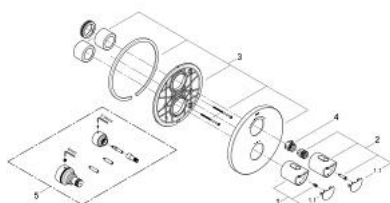

19 242 001 GROHTHERM 2000 THERMOSTAT WITH INTEGRATED 2-WAY DIVERTER FOR BATH OR SHOWER WITH MORE THAN ONE OUTLET

PRODUCT DESCRIPTION

- Colour: chrome
- set for final installation for
- 34 212 000
- without concealed body
- GROHE LongLife finish
- temperature scale handle with GROHE SafeStop at 38°C
- GROHE AquaDimmer with multiple function:
 - flow control
 - diverter: bath/shower
- FlowControl Button, one-button switch for full water flow to the shower
- GROHE FastFixation escutcheon with covered shaft sealing and covered fixing

19 242 001 GROHTHERM 2000 THERMOSTAT WITH INTEGRATED 2-WAY DIVERTER FOR BATH OR SHOWER WITH MORE THAN ONE OUTLET

SPARE PARTS, 2月 2012 – now

- 1: Handle (Spare part-nr. 47920000)
- 1.1: Cover cap (Spare part-nr. 4791900M)
- 2: Shut-off handle (Spare part-nr. 47921000)
- 2.1: Cover cap (Spare part-nr. 4791900M)
- 3: Escutcheon (Spare part-nr. 47810000)
- 4: Stop ring (Spare part-nr. 47922000)
- 5: Extension set 27.5 mm (Spare part-nr. 47201000)*