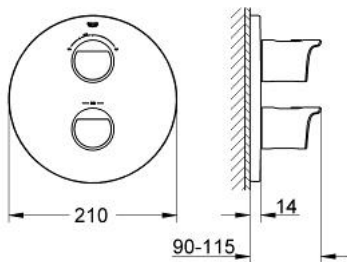

19 242 001 GROHTHERM 2000 THERMOSTAT WITH INTEGRATED 2-WAY DIVERTER FOR BATH OR SHOWER WITH MORE THAN ONE OUTLET

PRODUCT DESCRIPTION

- Colour: chrome
- set for final installation for
- 34 212 000
- without concealed body
- GROHE LongLife finish
- temperature scale handle with GROHE SafeStop at 38°C
- GROHE AquaDimmer with multiple function:
 - flow control
 - diverter: bath/shower
- FlowControl Button, one-button switch for full water flow to the shower
- GROHE FastFixation escutcheon with covered shaft sealing and covered fixing

19 242 001 GROHTHERM 2000 THERMOSTAT WITH INTEGRATED 2-WAY DIVERTER FOR BATH OR SHOWER WITH MORE THAN ONE OUTLET

SPARE PARTS, 2月 2012 – now

- 1: Handle (Spare part-nr. 47920000)
- 1.1: Cover cap (Spare part-nr. 4791900M)
- 2: Shut-off handle (Spare part-nr. 47921000)
- 2.1: Cover cap (Spare part-nr. 4791900M)
- 3: Escutcheon (Spare part-nr. 47810000)
- 4: Stop ring (Spare part-nr. 47922000)
- 5: Extension set 27.5 mm (Spare part-nr. 47201000)*