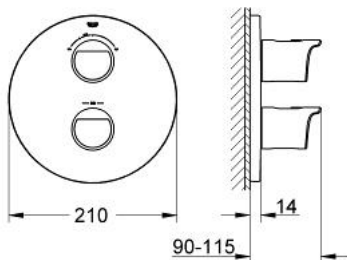

19 242 001 GROHTHERM 2000 THERMOSTAT WITH INTEGRATED 2-WAY DIVERTER FOR BATH OR SHOWER WITH MORE THAN ONE OUTLET

PRODUCT DESCRIPTION

- Colour: chrome
- set for final installation for
- 34 212 000
- without concealed body
- GROHE LongLife finish
- temperature scale handle with GROHE SafeStop at 38°C
- GROHE AquaDimmer with multiple function:
 - flow control
 - diverter: bath/shower
- integrated GROHE EcoButton (economy button with economy stop for shower)
- GROHE FastFixation escutcheon with covered shaft sealing and covered fixing

19 242 001 GROHTHERM 2000 THERMOSTAT WITH INTEGRATED 2-WAY DIVERTER FOR BATH OR SHOWER WITH MORE THAN ONE OUTLET

SPARE PARTS, 2月 2012 – now

- 1: Handle (Spare part-nr. 47920000)
- 1.1: Cover cap (Spare part-nr. 4791900M)
- 2: Shut-off handle (Spare part-nr. 47921000)
- 2.1: Cover cap (Spare part-nr. 4791900M)
- 3: Escutcheon (Spare part-nr. 47810000)
- 4: Stop ring (Spare part-nr. 47922000)
- 5: Extension set 27.5 mm (Spare part-nr. 47201000)*