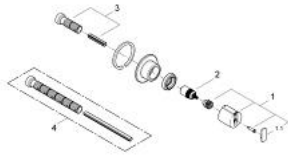

19 243 000 GROHTHERM 2000 CONCEALED VALVE EXPOSED PART

PRODUCT DESCRIPTION

- Colour: chrome
- for concealed valves, 1/2", 3/4", 1"
- from 20-80 mm
- metal escutcheon with wall sealing
- screwed
- shut-off valve
- GROHE LongLife finish

19 243 000 GROHTHERM 2000 CONCEALED VALVE EXPOSED PART

SPARE PARTS, February 2004 – now

1: Handle for shut-off valve (Spare part-nr. 47744000)

1.1: Cap (Spare part-nr. 1007500M)

2: Extension (Spare part-nr. 45204000)