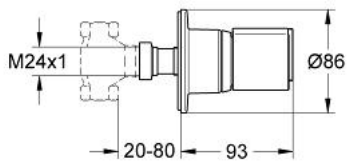

19 243 000 GROHTHERM 2000 CONCEALED VALVE EXPOSED PART

PRODUCT DESCRIPTION

- Colour: chrome
- for concealed valves, 1/2", 3/4", 1"
- from 20-80 mm
- metal escutcheon with wall sealing
- screwed
- shut-off valve
- GROHE LongLife finish

19 243 000 GROHTHERM 2000 CONCEALED VALVE EXPOSED PART

SPARE PARTS, February 2004 – now

1: Handle for shut-off valve (Spare part-nr. 47744000)

1.1: Cap (Spare part-nr. 1007500M)

2: Extension (Spare part-nr. 45204000)