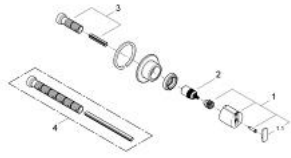

19 243 000 GROHTHERM 2000 CONCEALED VALVE EXPOSED PART

PRODUCT DESCRIPTION

- Colour: chrome
- for GROHE concealed valves, 1/2", 3/4", 1"
- installation depth infinitely adjustable 20-80 mm
- metal escutcheon with wall sealing
- screwed
- shut-off handle
- GROHE LongLife finish

19 243 000 GROHTHERM 2000 CONCEALED VALVE EXPOSED PART

SPARE PARTS, 2月 2004 – now

1: Handle for shut-off valve (Spare part-nr. 47744000)

1.1: Cover cap (Spare part-nr. 1007500M)

2: Extension for spindle (Spare part-nr. 45204000)

3: Extension set, 80 mm (Spare part-nr. 45202000)

4: Extension set 200 mm (Spare part-nr. 45203000)*

* Optional accessories