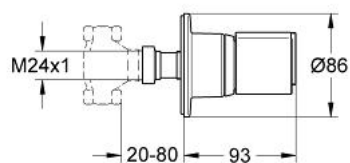

19 243 000 GROHTHERM 2000 CONCEALED VALVE EXPOSED PART

PRODUCT DESCRIPTION

- Colour: chrome
- for GROHE concealed valves, 1/2", 3/4", 1"
- installation depth infinitely adjustable 20-80 mm
- metal escutcheon with wall sealing
- screwed
- shut-off handle
- GROHE LongLife finish

19 243 000 GROHTHERM 2000 CONCEALED VALVE EXPOSED PART

SPARE PARTS, 2月 2004 – now

1: Handle for shut-off valve (Spare part-nr. 47744000)

1.1: Cover cap (Spare part-nr. 1007500M)

2: Extension for spindle (Spare part-nr. 45204000)