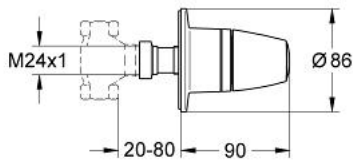

19 258 000 **GROHTHERM 3000 CONCEALED VALVE EXPOSED PART**

**PRODUCT DESCRIPTION**

- Colour: chrome
- for concealed valves, 1/2", 3/4", 1"
- from 20-80 mm
- metal escutcheon with wall sealing
- screwed
- shut-off valve
- GROHE LongLife finish