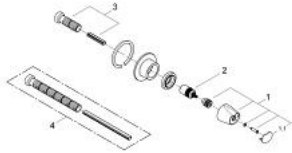

19 258 000 **GROHTHERM 3000 CONCEALED VALVE EXPOSED PART**

**PRODUCT DESCRIPTION**

- Colour: chrome
- for concealed valves, 1/2", 3/4", 1"
- from 20-80 mm
- metal escutcheon with wall sealing
- screwed
- shut-off valve
- GROHE LongLife finish

### SPARE PARTS, March 2004 – now

1: Handle for shut-off valve (Spare part-nr. 47756000)

1.1: Cap (Spare part-nr. 1008200M)

2: Extension (Spare part-nr. 45204000)

3: Extension 20-80 (Spare part-nr. 45202000)