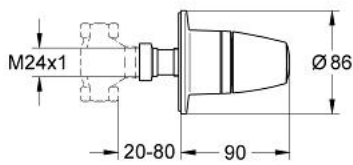

19 258 000 GROHTHERM 3000 CONCEALED VALVE EXPOSED PART

PRODUCT DESCRIPTION

- Colour: chrome
- for GROHE concealed valves, 1/2", 3/4", 1"
- installation depth infinitely adjustable 20-80 mm
- metal escutcheon with wall sealing
- screwed
- shut-off handle
- GROHE LongLife finish

19 258 000 GROHTHERM 3000 CONCEALED VALVE EXPOSED PART

SPARE PARTS, 3月 2004 – now

1: Handle for shut-off valve (Spare part-nr. 47756000)

1.1: Cover cap (Spare part-nr. 1008200M)

2: Extension for spindle (Spare part-nr. 45204000)