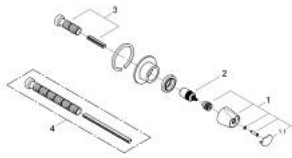

19 258 000 GROHTHERM 3000 CONCEALED VALVE EXPOSED PART

PRODUCT DESCRIPTION

- Colour: chrome
- for GROHE concealed valves, 1/2", 3/4", 1"
- installation depth infinitely adjustable 20-80 mm
- metal escutcheon with wall sealing
- screwed
- shut-off handle
- GROHE LongLife finish

19 258 000 GROHTHERM 3000 CONCEALED VALVE EXPOSED PART

SPARE PARTS, 3月 2004 – now

1: Handle for shut-off valve (Spare part-nr. 47756000)

1.1: Cover cap (Spare part-nr. 1008200M)

2: Extension for spindle (Spare part-nr. 45204000)

3: Extension set, 80 mm (Spare part-nr. 45202000)

4: Extension set 200 mm (Spare part-nr. 45203000)*

* Optional accessories