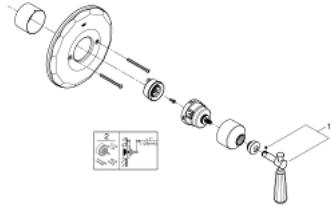

19 267 000 **KENSINGTON PBV TRIMSET**

PRODUCT DESCRIPTION

- Colour: chrome
- final installation set for
- 35 217, 35 218
- without concealed body
- Lever handle
- GROHE LongLife finish
- for use with Grohsafe rough-in valve 35 015

19 267 000 **KENSINGTON PBV TRIMSET**

SPARE PARTS, October 2016 – now

1: Lever (Spare part-nr. 18090000)

2: Extension (Spare part-nr. 47996000)*

* Optional accessories