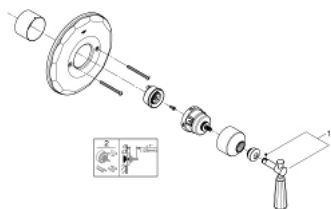

19 267 000 KENSINGTON PRESSURE BALANCE VALVE TRIMSET

PRODUCT DESCRIPTION

- Colour: chrome
- set for final installation for
- 35 250, 35 251, 35 252, 35 253
- without concealed body
- lever handle
- GROHE LongLife finish
- for use with Grohsafe rough-in valve 35 015

19 267 000 KENSINGTON PRESSURE BALANCE VALVE TRIMSET

SPARE PARTS, 10月 2016 – now

1: Lever (Spare part-nr. 18090000)

2: Extension (Spare part-nr. 47996000)*

* Optional accessories