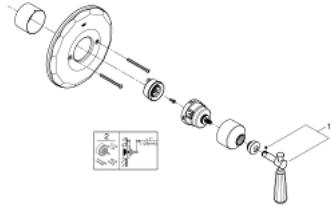

### PRODUCT DESCRIPTION

- Colour: brushed nickel
- final installation set for
- 35 217, 35 218
- without concealed body
- Lever handle
- GROHE LongLife finish
- for use with Grohsafe rough-in valve 35 015

## 19 267 EN0 KENSINGTON PBV TRIMSET

**SPARE PARTS**, October 2016 – now

1: Lever (Spare part-nr. 18090EN0)

2: Extension (Spare part-nr. 47996000)\*

\* Optional accessories