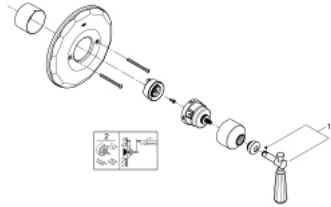

19 267 EN0 KENSINGTON PRESSURE BALANCE VALVE TRIMSET

PRODUCT DESCRIPTION

- Colour: brushed nickel
- set for final installation for
- 35 250, 35 251, 35 252, 35 253
- without concealed body
- lever handle
- GROHE LongLife finish
- for use with Grohsafe rough-in valve 35 015

19 267 EN0 KENSINGTON PRESSURE BALANCE VALVE TRIMSET

SPARE PARTS, 10月 2016 – now

1: Lever (Spare part-nr. 18090EN0)

2: Extension (Spare part-nr. 47996000)*

* Optional accessories