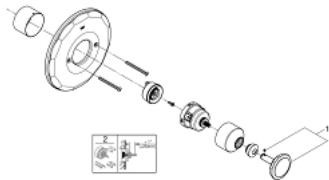

19 268 000 **KENSINGTON PBV TRIMSET**

PRODUCT DESCRIPTION

- Colour: chrome
- final installation set for
- 35 217, 35 218
- without concealed body
- Swarovski crystal handles
- GROHE LongLife finish
- for use with Grohsafe rough-in valve 35 015

19 268 000 KENSINGTON PBV TRIMSET

SPARE PARTS, October 2016 – now

1: Handle (Spare part-nr. 18089000)

2: Extension (Spare part-nr. 47996000)*

* Optional accessories