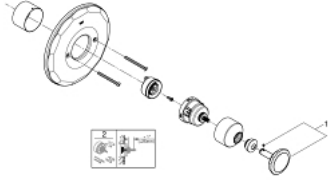

19 268 000 KENSINGTON PRESSURE BALANCE VALVE TRIMSET

PRODUCT DESCRIPTION

- Colour: chrome
- set for final installation for
- 35 250, 35 251, 35 252, 35 253
- without concealed body
- Corona handle
- GROHE LongLife finish
- for use with Grohsafe rough-in valve 35 015

19 268 000 KENSINGTON PRESSURE BALANCE VALVE TRIMSET

SPARE PARTS, 10月 2016 – now

1: Handle (Spare part-nr. 18089000)

2: Extension (Spare part-nr. 47996000)*

* Optional accessories