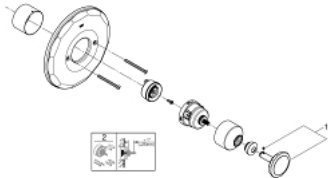

19 268 EN0 KENSINGTON PBV TRIMSET

PRODUCT DESCRIPTION

- Colour: brushed nickel
- final installation set for
- 35 217, 35 218
- without concealed body
- Swarovski crystal handles
- GROHE LongLife finish
- for use with Grohsafe rough-in valve 35 015

19 268 EN0 KENSINGTON PBV TRIMSET

SPARE PARTS, October 2016 – now

1: Handle (Spare part-nr. 18089EN0)

2: Extension (Spare part-nr. 47996000)*

* Optional accessories