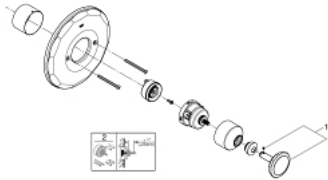

## 19 268 EN0 KENSINGTON PRESSURE BALANCE VALVE TRIMSET

### PRODUCT DESCRIPTION

- Colour: brushed nickel
- set for final installation for
- 35 250, 35 251, 35 252, 35 253
- without concealed body
- Corona handle
- GROHE LongLife finish
- for use with Grohsafe rough-in valve 35 015

## 19 268 EN0 KENSINGTON PRESSURE BALANCE VALVE TRIMSET

**SPARE PARTS**, 10月 2016 – now

- 1: Handle (Spare part-nr. 18089EN0)
- 2: Extension (Spare part-nr. 47996000)\*

\* Optional accessories