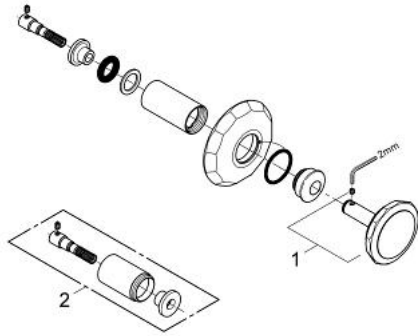

### PRODUCT DESCRIPTION

- Colour: chrome
- set for final installation for 29 273 (1/2" NPT) and 29 274 (3/4" NPT)
- adjustable installation depth
- Corona handle
- GROHE LongLife finish
- for use with rough-in valve 29 273 & 29 274

## 19 269 000 KENSINGTON VOLUME CONTROL TRIM

**SPARE PARTS**, 4月 2007 – now

1: Handle (Spare part-nr. 18089000)

2: Extension for volume control (Spare part-nr. 45565000)\*

\* Optional accessories