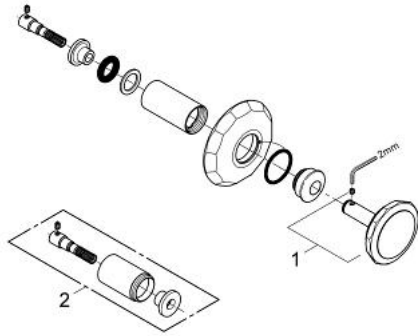

19 269 EN0 KENSINGTON VOLUME CONTROL TRIM

PRODUCT DESCRIPTION

- Colour: brushed nickel
- set for final installation for 29 273 (1/2" NPT) and 29 274 (3/4" NPT)
- adjustable installation depth
- Corona handle
- GROHE LongLife finish
- for use with rough-in valve 29 273 & 29 274

19 269 EN0 KENSINGTON VOLUME CONTROL TRIM

SPARE PARTS, 4月 2007 – now

1: Handle (Spare part-nr. 18089EN0)

2: Extension for volume control (Spare part-nr. 45565EN0)*

* Optional accessories