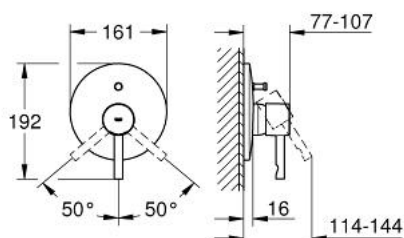

19 285 000 ESSENCE SINGLE-LEVER BATH/SHOWER MIXER

PRODUCT DESCRIPTION

- Colour: chrome
- final installation set for
 - 35 501 000
 - 35 501 000
 - 33 963 000
- without concealed body
- GROHE LongLife finish
- automatic diverter: bath/shower
- metal lever
- escutcheon- and shaft-sealing
- metal escutcheon
- covered coupling
- optional temperature limiter ref. no. 46 308

19 285 000 ESSENCE SINGLE-LEVER BATH/SHOWER MIXER

SPARE PARTS, September 2014 – now

- 1: Lever (Spare part-nr. 46535000)
- 2: Escutcheon (Spare part-nr. 46503000)
- 2.1: Set of screws (Spare part-nr. 46088000)
- 3: Shield (Spare part-nr. 02693000)
- 4: Diverter (Spare part-nr. 46737000)
- 5: Temperature limiter (Spare part-nr. 46308000)*
- 6: Extension set (Spare part-nr. 46191000)*
- 7: Extension set (Spare part-nr. 46343000)*