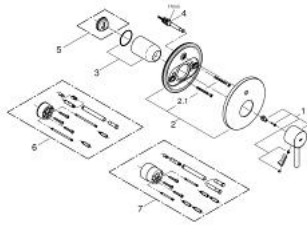

19 285 000 ESSENCE SINGLE-LEVER BATH/SHOWER MIXER

PRODUCT DESCRIPTION

- Colour: chrome
- final installation set for
 - 35 501 000
 - 35 501 000
 - 33 963 000
- without concealed body
- GROHE LongLife finish
- automatic diverter: bath/shower
- metal lever
- escutcheon- and shaft-sealing
- metal escutcheon
- covered coupling
- optional temperature limiter ref. no. 46 308

19 285 000 ESSENCE SINGLE-LEVER BATH/SHOWER MIXER

SPARE PARTS, September 2014 – now

- 1: Lever (Spare part-nr. 46535000)
- 2: Escutcheon (Spare part-nr. 46503000)
- 2.1: Set of screws (Spare part-nr. 46088000)
- 3: Shield (Spare part-nr. 02693000)
- 4: Diverter (Spare part-nr. 46737000)
- 5: Temperature limiter (Spare part-nr. 46308000)*
- 6: Extension set (Spare part-nr. 46191000)*
- 7: Extension set (Spare part-nr. 46343000)*