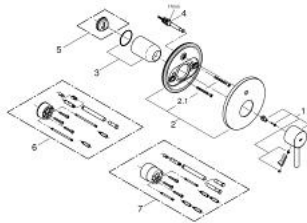

19 285 000 ESSENCE SINGLE-LEVER BATH MIXER

PRODUCT DESCRIPTION

- Colour: chrome
- set for final installation for
- 35 501 000
- 33 961 000
- 33 963 000
- without concealed body
- GROHE LongLife finish
- automatic diverter: bath/shower
- metal lever
- escutcheon and shaft sealing
- metal escutcheon
- covered coupling
- optional temperature limiter ref. no. 46 308

19 285 000 ESSENCE SINGLE-LEVER BATH MIXER

SPARE PARTS, 9月 2014 – now

- 1: Lever (Spare part-nr. 46535000)
- 2: Escutcheon (Spare part-nr. 46503000)
- 2.1: Set of screws (Spare part-nr. 46088000)
- 3: Cap (Spare part-nr. 02693000)
- 4: Diverter (Spare part-nr. 46737000)
- 5: Temperature limiter (Spare part-nr. 46308000)*
- 6: Extension set (Spare part-nr. 46191000)*
- 7: Extension set (Spare part-nr. 46343000)*