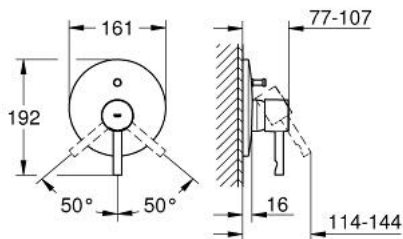

19 285 000 ESSENCE SINGLE-LEVER BATH MIXER

PRODUCT DESCRIPTION

- Colour: chrome
- set for final installation for
- 35 501 000
- 33 961 000
- 33 963 000
- without concealed body
- GROHE LongLife finish
- automatic diverter: bath/shower
- metal lever
- escutcheon and shaft sealing
- metal escutcheon
- covered coupling
- optional temperature limiter ref. no. 46 308

19 285 000 ESSENCE SINGLE-LEVER BATH MIXER

SPARE PARTS, 9月 2014 – now

- 1: Lever (Spare part-nr. 46535000)
- 2: Escutcheon (Spare part-nr. 46503000)
- 2.1: Set of screws (Spare part-nr. 46088000)
- 3: Cap (Spare part-nr. 02693000)
- 4: Diverter (Spare part-nr. 46737000)
- 5: Temperature limiter (Spare part-nr. 46308000)*
- 6: Extension set (Spare part-nr. 46191000)*
- 7: Extension set (Spare part-nr. 46343000)*