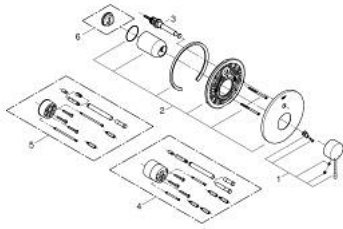

## 19 285 001 ESSENCE SINGLE-LEVER BATH/SHOWER MIXER

### PRODUCT DESCRIPTION

- Colour: chrome
- trim set for use with rough-in box 33 963 001 or 33 965 001
- without concealed body
- metal lever
- GROHE LongLife finish
- automatic diverter: bath/shower
- escutcheon- and shaft-sealing
- metal escutcheon
- covered fixing
- minimum pressure 1,0 bar

### SPARE PARTS, January 2014 – now

- 1: Lever (Spare part-nr. 46915000)
- 2: Escutcheon (Spare part-nr. 46905000)
- 3: Diverter (Spare part-nr. 46737000)
- 4: Extension set (Spare part-nr. 46343000)\*
- 5: Extension set (Spare part-nr. 46191000)\*
- 6: Temperature limiter (Spare part-nr. 46308000)\*