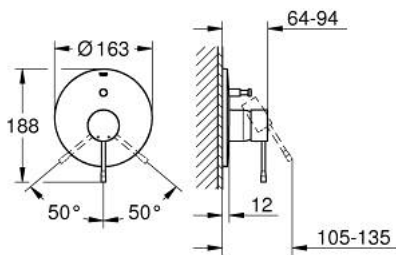

## 19 285 001 ESSENCE SINGLE-LEVER BATH/SHOWER MIXER

### PRODUCT DESCRIPTION

- Colour: chrome
- trim set for use with rough-in box 33 963 001 or 33 965 001
- without concealed body
- metal lever
- GROHE LongLife finish
- automatic diverter: bath/shower
- escutcheon- and shaft-sealing
- metal escutcheon
- covered fixing
- minimum pressure 1,0 bar