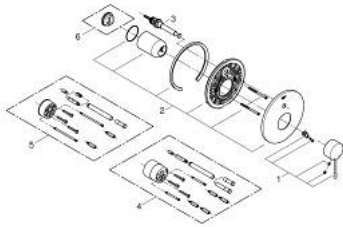

19 285 001 ESSENCE SINGLE-LEVER BATH MIXER

PRODUCT DESCRIPTION

- Colour: chrome
- trim set for use with rough-in box 33 963 001 or 33 965 001
- without concealed body
- metal lever
- GROHE LongLife finish
- automatic diverter: bath/shower
- escutcheon and shaft sealing
- metal escutcheon
- covered fixing
- min. recommended pressure 1.0 bar

19 285 001 ESSENCE SINGLE-LEVER BATH MIXER

SPARE PARTS, 1月 2014 – now

- 1: Lever (Spare part-nr. 46915000)
- 2: Escutcheon (Spare part-nr. 46905000)
- 3: Diverter (Spare part-nr. 46737000)
- 4: Extension set (Spare part-nr. 46343000)*
- 5: Extension set (Spare part-nr. 46191000)*
- 6: Temperature limiter (Spare part-nr. 46308000)*