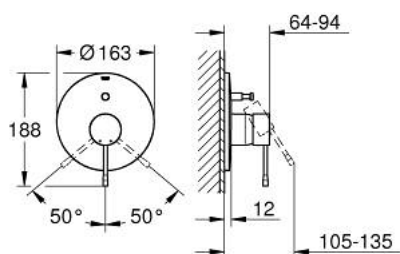

19 285 001 ESSENCE SINGLE-LEVER BATH MIXER

PRODUCT DESCRIPTION

- Colour: chrome
- trim set for use with rough-in box 33 963 001 or 33 965 001
- without concealed body
- metal lever
- GROHE LongLife finish
- automatic diverter: bath/shower
- escutcheon and shaft sealing
- metal escutcheon
- covered fixing
- min. recommended pressure 1.0 bar

19 285 001 ESSENCE SINGLE-LEVER BATH MIXER

SPARE PARTS, 1月 2014 – now

- 1: Lever (Spare part-nr. 46915000)
- 2: Escutcheon (Spare part-nr. 46905000)
- 3: Diverter (Spare part-nr. 46737000)
- 4: Extension set (Spare part-nr. 46343000)*
- 5: Extension set (Spare part-nr. 46191000)*
- 6: Temperature limiter (Spare part-nr. 46308000)*