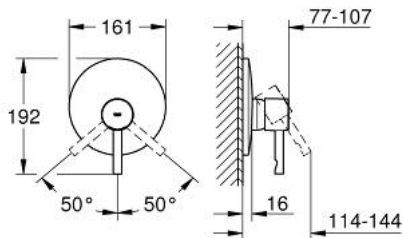

19 286 000 ESSENCE SINGLE-LEVER SHOWER MIXER

PRODUCT DESCRIPTION

- Colour: chrome
- final installation set for
 - 35 501 000
 - 35 501 000
 - 33 962 000
 - 33 964 000
- without concealed body
- GROHE LongLife finish
- metal lever
- escutcheon- and shaft-sealing
- metal escutcheon
- covered coupling
- optional temperature limiter ref. no. 46 308

19 286 000 ESSENCE SINGLE-LEVER SHOWER MIXER

SPARE PARTS, September 2014 – now

- 1: Lever (Spare part-nr. 46535000)
- 2: Escutcheon (Spare part-nr. 46506000)
- 2.1: Set of screws (Spare part-nr. 46088000)
- 3: Shield (Spare part-nr. 02693000)
- 4: Temperature limiter (Spare part-nr. 46308000)*
- 5: Extension set (Spare part-nr. 46191000)*
- 6: Extension set (Spare part-nr. 46343000)*