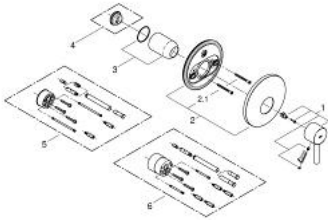

19 286 000 ESSENCE SINGLE-LEVER SHOWER MIXER

PRODUCT DESCRIPTION

- Colour: chrome
- final installation set for
 - 35 501 000
 - 35 501 000
 - 33 962 000
 - 33 964 000
- without concealed body
- GROHE LongLife finish
- metal lever
- escutcheon- and shaft-sealing
- metal escutcheon
- covered coupling
- optional temperature limiter ref. no. 46 308

19 286 000 ESSENCE SINGLE-LEVER SHOWER MIXER

SPARE PARTS, September 2014 – now

- 1: Lever (Spare part-nr. 46535000)
- 2: Escutcheon (Spare part-nr. 46506000)
- 2.1: Set of screws (Spare part-nr. 46088000)
- 3: Shield (Spare part-nr. 02693000)
- 4: Temperature limiter (Spare part-nr. 46308000)*
- 5: Extension set (Spare part-nr. 46191000)*
- 6: Extension set (Spare part-nr. 46343000)*