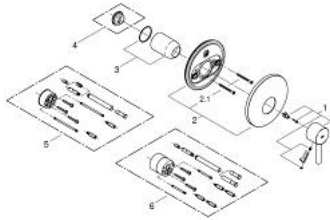

19 286 000 ESSENCE SINGLE-LEVER SHOWER MIXER

PRODUCT DESCRIPTION

- Colour: chrome
- set for final installation for
- 35 501 000
- 33 961 000
- 33 962 000
- 33 964 000
- without concealed body
- GROHE LongLife finish
- metal lever
- escutcheon and shaft sealing
- metal escutcheon
- covered coupling
- optional temperature limiter ref. no. 46 308

19 286 000 ESSENCE SINGLE-LEVER SHOWER MIXER

SPARE PARTS, 9月 2014 – now

- 1: Lever (Spare part-nr. 46535000)
- 2: Escutcheon (Spare part-nr. 46506000)
- 2.1: Set of screws (Spare part-nr. 46088000)
- 3: Cap (Spare part-nr. 02693000)
- 4: Temperature limiter (Spare part-nr. 46308000)*
- 5: Extension set (Spare part-nr. 46191000)*
- 6: Extension set (Spare part-nr. 46343000)*