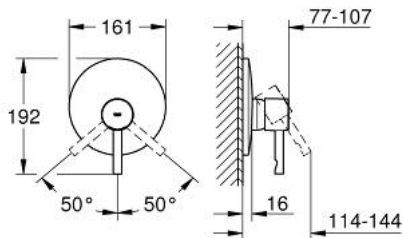

19 286 000 ESSENCE SINGLE-LEVER SHOWER MIXER

PRODUCT DESCRIPTION

- Colour: chrome
- set for final installation for
- 35 501 000
- 33 961 000
- 33 962 000
- 33 964 000
- without concealed body
- GROHE LongLife finish
- metal lever
- escutcheon and shaft sealing
- metal escutcheon
- covered coupling
- optional temperature limiter ref. no. 46 308

19 286 000 ESSENCE SINGLE-LEVER SHOWER MIXER

SPARE PARTS, 9月 2014 – now

- 1: Lever (Spare part-nr. 46535000)
- 2: Escutcheon (Spare part-nr. 46506000)
- 2.1: Set of screws (Spare part-nr. 46088000)
- 3: Cap (Spare part-nr. 02693000)
- 4: Temperature limiter (Spare part-nr. 46308000)*
- 5: Extension set (Spare part-nr. 46191000)*
- 6: Extension set (Spare part-nr. 46343000)*