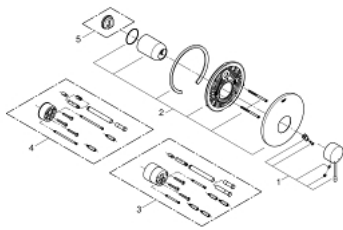

## 19 286 001 ESSENCE SINGLE-LEVER SHOWER MIXER

### PRODUCT DESCRIPTION

- Colour: chrome
- rough-in set for wall mounted shower mixer
- without concealed body
- metal lever
- GROHE LongLife finish
- escutcheon- and shaft-sealing
- metal escutcheon
- covered fixing
- minimum pressure 1,0 bar

### SPARE PARTS, January 2014 – now

- 1: Lever (Spare part-nr. 46915000)
- 2: Escutcheon (Spare part-nr. 46904000)
- 3: Extension set (Spare part-nr. 46343000)\*
- 4: Extension set (Spare part-nr. 46191000)\*
- 5: Temperature limiter (Spare part-nr. 46308000)\*