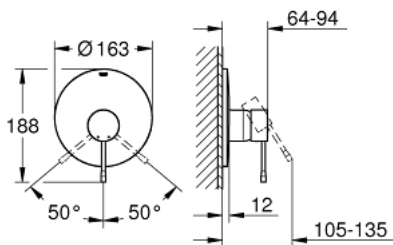

## 19 286 001 ESSENCE SINGLE-LEVER SHOWER MIXER

### PRODUCT DESCRIPTION

- Colour: chrome
- rough-in set for wall mounted shower mixer
- without concealed body
- metal lever
- GROHE LongLife finish
- escutcheon- and shaft-sealing
- metal escutcheon
- covered fixing
- minimum pressure 1,0 bar