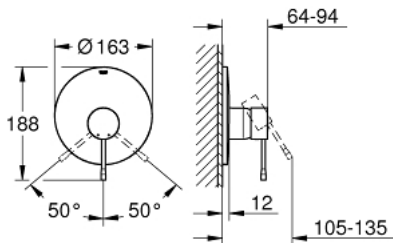

19 286 001 ESSENCE SINGLE-LEVER SHOWER MIXER

PRODUCT DESCRIPTION

- Colour: chrome
- rough-in set for wall mounted shower mixer
- without concealed body
- metal lever
- GROHE LongLife finish
- escutcheon and shaft sealing
- metal escutcheon
- covered fixing
- min. recommended pressure 1.0 bar

19 286 001 ESSENCE SINGLE-LEVER SHOWER MIXER

SPARE PARTS, 1月 2014 – now

- 1: Lever (Spare part-nr. 46915000)
- 2: Escutcheon (Spare part-nr. 46904000)
- 3: Extension set (Spare part-nr. 46343000)*
- 4: Extension set (Spare part-nr. 46191000)*
- 5: Temperature limiter (Spare part-nr. 46308000)*