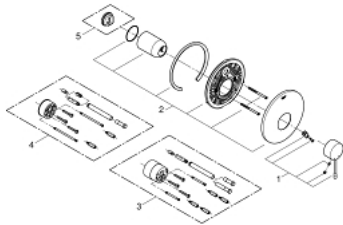

19 286 001 ESSENCE SINGLE-LEVER SHOWER MIXER

PRODUCT DESCRIPTION

- Colour: chrome
- rough-in set for wall mounted shower mixer
- without concealed body
- metal lever
- GROHE LongLife finish
- escutcheon and shaft sealing
- metal escutcheon
- covered fixing
- min. recommended pressure 1.0 bar

19 286 001 ESSENCE SINGLE-LEVER SHOWER MIXER

SPARE PARTS, 1月 2014 – now

- 1: Lever (Spare part-nr. 46915000)
- 2: Escutcheon (Spare part-nr. 46904000)
- 3: Extension set (Spare part-nr. 46343000)*
- 4: Extension set (Spare part-nr. 46191000)*
- 5: Temperature limiter (Spare part-nr. 46308000)*