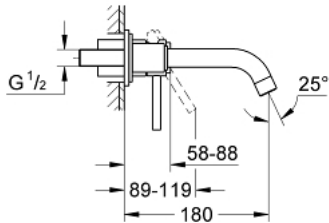

## 19 287 001 ATRIO 2-HOLE BASIN MIXER S-SIZE

### PRODUCT DESCRIPTION

- Colour: chrome
- wall mounted
- without concealed body
- trim set for use with rough-in set 23 571 000 / 32 635 000
- separate escutcheons  $\varnothing$  70 mm
- GROHE LongLife finish
- centre distance 110 mm
- projection 180 mm

19 287 001 **ATRIO 2-HOLE BASIN MIXER**  
**S-SIZE**

**SPARE PARTS**, September 2018 – now

1: Lever (Spare part-nr. 46635000)

2: Mousseur (Spare part-nr. 06574000)

3: Extension (Spare part-nr. 46943000)\*