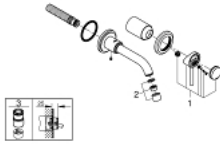

## 19 287 001 ATRIO 2-HOLE BASIN MIXER S-SIZE

### PRODUCT DESCRIPTION

- Colour: chrome
- wall mounted
- without concealed body
- trim set for use with rough-in set 23 571 000 / 32 635 000
- separate escutcheons  $\varnothing$  70 mm
- GROHE LongLife finish
- centre distance 110 mm
- projection 180 mm

19 287 001 **ATRIO 2-HOLE BASIN MIXER**  
**S-SIZE**

**SPARE PARTS**, September 2018 – now

1: Lever (Spare part-nr. 46635000)

2: Mousseur (Spare part-nr. 06574000)

3: Extension (Spare part-nr. 46943000)\*