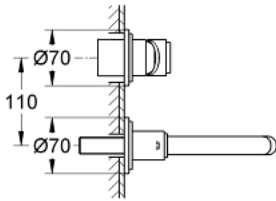

## 19 287 001 ATRIO 2-HOLE BASIN MIXER S-SIZE

### PRODUCT DESCRIPTION

- Colour: chrome
- wall mounted
- without concealed body
- trim set for use with rough-in set 23 571 000 / 32 635 000
- separate escutcheons  $\varnothing$  70 mm
- GROHE LongLife finish
- centre distance 110 mm
- projection 180 mm

19 287 001 **ATRIO 2-HOLE BASIN MIXER**  
**S-SIZE**

**SPARE PARTS**, September 2018 – now

1: Lever (Spare part-nr. 46635000)

2: Mousseur (Spare part-nr. 06574000)

3: Extension (Spare part-nr. 46943000)\*