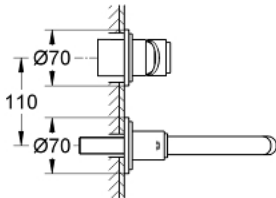

19 287 001 ATRIO TWO-HOLE BASIN MIXER S-SIZE

PRODUCT DESCRIPTION

- Colour: chrome
- wall mounted
- without concealed body
- trim set for use with rough-in set 23 571 000 / 32 635 000
- separate escutcheons \varnothing 70 mm
- GROHE LongLife finish
- center distance 110 mm
- projection 180 mm

19 287 001 ATRIO TWO-HOLE BASIN MIXER S-SIZE

SPARE PARTS, 9月 2018 – now

- 1: Lever (Spare part-nr. 46635000)
- 2: Mousseur (Spare part-nr. 06574000)
- 3: Extension (Spare part-nr. 46943000)*

* Optional accessories