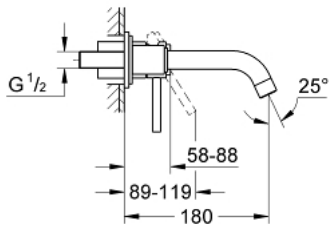

19 287 001 ATRIO TWO-HOLE BASIN MIXER S-SIZE

PRODUCT DESCRIPTION

- Colour: chrome
- wall mounted
- without concealed body
- trim set for use with rough-in set 23 571 000 / 32 635 000
- separate escutcheons \varnothing 70 mm
- GROHE LongLife finish
- center distance 110 mm
- projection 180 mm

19 287 001 ATRIO TWO-HOLE BASIN MIXER S-SIZE

SPARE PARTS, 9月 2018 – now

- 1: Lever (Spare part-nr. 46635000)
- 2: Mousseur (Spare part-nr. 06574000)
- 3: Extension (Spare part-nr. 46943000)*

* Optional accessories