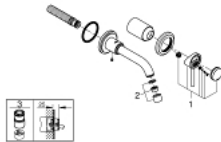

19 287 001 ATRIO TWO-HOLE BASIN MIXER S-SIZE

PRODUCT DESCRIPTION

- Colour: chrome
- wall mounted
- without concealed body
- trim set for use with rough-in set 23 571 000 / 32 635 000
- separate escutcheons \varnothing 70 mm
- GROHE LongLife finish
- center distance 110 mm
- projection 180 mm

19 287 001 ATRIO TWO-HOLE BASIN MIXER S-SIZE

SPARE PARTS, 9月 2018 – now

- 1: Lever (Spare part-nr. 46635000)
- 2: Mousseur (Spare part-nr. 06574000)
- 3: Extension (Spare part-nr. 46943000)*

* Optional accessories