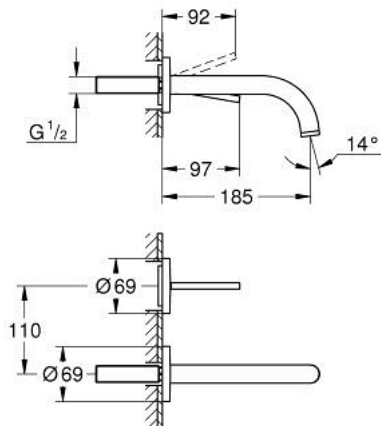

## 19 287 003 ATRIO TWO-HOLE BASIN MIXER JOYSTICK

### PRODUCT DESCRIPTION

- Colour: chrome
- wall mounted
- without concealed body
- trim set for use with rough-in set 23 429 000
- GROHE FeatherControl Joystick cartridge
- GROHE LongLife finish
- 5.7 l/min laminar mousseur
- centre distance 110 mm
- projection 185 mm

## 19 287 003 ATRIO TWO-HOLE BASIN MIXER JOYSTICK

**SPARE PARTS**, April 2017 – now

1: Flow straightener (Spare part-nr. 48408000)

2: Extension-set, 25 mm (Spare part-nr. 46901000)\*

\* Optional accessories