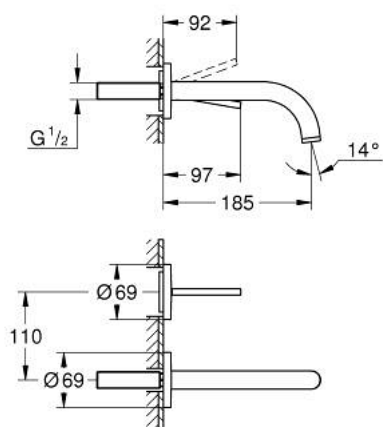

19 287 003 ATRIO TWO-HOLE BASIN MIXER JOYSTICK

PRODUCT DESCRIPTION

- Colour: chrome
- wall mounted
- without concealed body
- trim set for use with rough-in set 23 429 000
- GROHE FeatherControl Joystick cartridge
- GROHE LongLife finish
- GROHE EcoJoy 5.7 l/min laminar mousseur
- centre distance 110 mm
- projection 185 mm

19 287 003 ATRIO TWO-HOLE BASIN MIXER JOYSTICK

SPARE PARTS, April 2017 – now

1: Flow straightener (Spare part-nr. 48408000)

2: Extension-set, 25 mm (Spare part-nr. 46901000)*

* Optional accessories