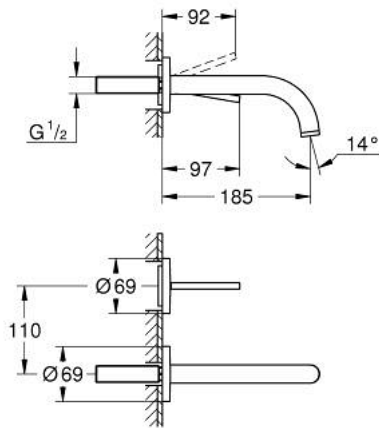

## 19 287 003 ATRIO TWO-HOLE BASIN MIXER JOYSTICK

### PRODUCT DESCRIPTION

- Colour: chrome
- wall mounted
- without concealed body
- trim set for use with rough-in set 23 429 000
- GROHE FeatherControl Joystick cartridge
- GROHE LongLife finish
- GROHE EcoJoy 5.7 l/min laminar mousseur
- center distance 110 mm
- projection 185 mm

## 19 287 003 ATRIO TWO-HOLE BASIN MIXER JOYSTICK

**SPARE PARTS**, 4月 2017 – now

1: Laminar flow straightener (Spare part-nr. 48408000)

2: Extension set, 25 mm (Spare part-nr. 46901000)\*

\* Optional accessories