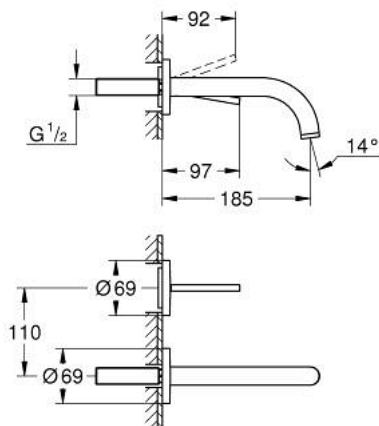

19 287 AL3 ATRIO TWO-HOLE BASIN MIXER JOYSTICK

PRODUCT DESCRIPTION

- Colour: brushed hard graphite
- wall mounted
- trim set for use with rough-in set 23 429 000
- without concealed body
- GROHE FeatherControl Joystick cartridge
- GROHE LongLife finish
- 5.7 l/min laminar mousseur
- center distance 110 mm
- projection 185 mm

19 287 AL3 ATRIO TWO-HOLE BASIN MIXER JOYSTICK

SPARE PARTS, 4月 2017 – now

1: Laminar flow straightener (Spare part-nr. 48408000)

2: Extension set, 25 mm (Spare part-nr. 46901000)*

* Optional accessories