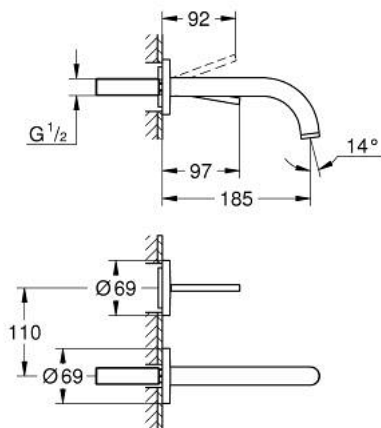

19 287 DC3 ATRIO TWO-HOLE BASIN MIXER JOYSTICK

PRODUCT DESCRIPTION

- Colour: Supersteel
- wall mounted
- trim set for use with rough-in set 23 429 000
- without concealed body
- GROHE FeatherControl Joystick cartridge
- GROHE LongLife finish
- GROHE EcoJoy 5.7 l/min laminar mousseur
- centre distance 110 mm
- projection 185 mm

19 287 DC3 ATRIO TWO-HOLE BASIN MIXER JOYSTICK

SPARE PARTS, April 2017 – now

1: Flow straightener (Spare part-nr. 48408000)

2: Extension-set, 25 mm (Spare part-nr. 46901000)*

* Optional accessories