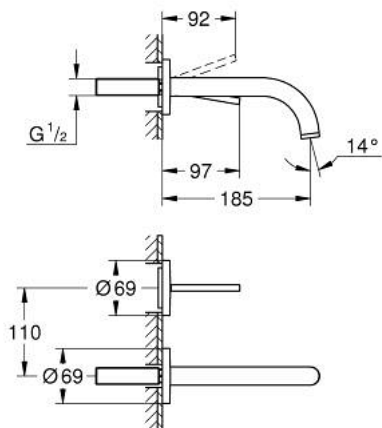

## 19 287 DC3 ATRIO TWO-HOLE BASIN MIXER JOYSTICK

### PRODUCT DESCRIPTION

- Colour: Supersteel
- wall mounted
- trim set for use with rough-in set 23 429 000
- without concealed body
- GROHE FeatherControl Joystick cartridge
- GROHE LongLife finish
- 5.7 l/min laminar mousseur
- centre distance 110 mm
- projection 185 mm

## 19 287 DC3 ATRIO TWO-HOLE BASIN MIXER JOYSTICK

**SPARE PARTS**, April 2017 – now

1: Flow straightener (Spare part-nr. 48408000)

2: Extension-set, 25 mm (Spare part-nr. 46901000)\*

\* Optional accessories