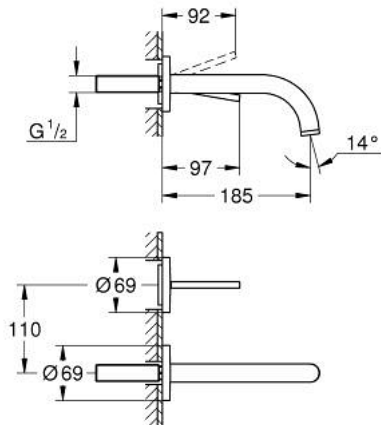

19 287 DC3 ATRIO TWO-HOLE BASIN MIXER JOYSTICK

PRODUCT DESCRIPTION

- Colour: supersteel
- wall mounted
- trim set for use with rough-in set 23 429 000
- without concealed body
- GROHE FeatherControl Joystick cartridge
- GROHE LongLife finish
- 5.7 l/min laminar mousseur
- center distance 110 mm
- projection 185 mm

19 287 DC3 ATRIO TWO-HOLE BASIN MIXER JOYSTICK

SPARE PARTS, 4月 2017 – now

1: Laminar flow straightener (Spare part-nr. 48408000)

2: Extension set, 25 mm (Spare part-nr. 46901000)*

* Optional accessories