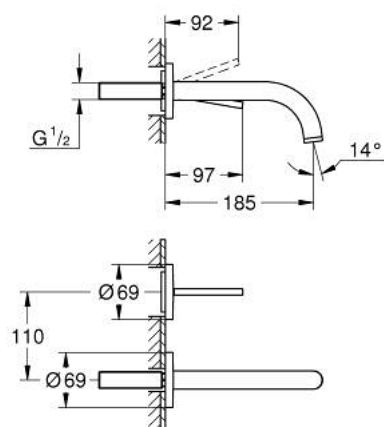

19 287 DC3 ATRIO TWO-HOLE BASIN MIXER JOYSTICK

PRODUCT DESCRIPTION

- Colour: supersteel
- wall mounted
- trim set for use with rough-in set 23 429 000
- without concealed body
- GROHE FeatherControl Joystick cartridge
- GROHE LongLife finish
- GROHE EcoJoy 5.7 l/min laminar mousseur
- center distance 110 mm
- projection 185 mm

19 287 DC3 ATRIO TWO-HOLE BASIN MIXER JOYSTICK

SPARE PARTS, 4月 2017 – now

1: Laminar flow straightener (Spare part-nr. 48408000)

2: Extension set, 25 mm (Spare part-nr. 46901000)*

* Optional accessories