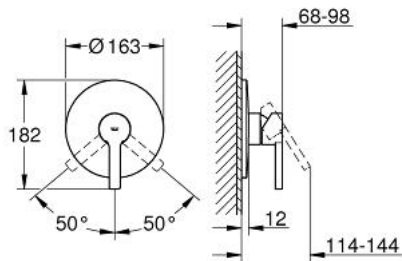

## 19 296 000 LINEARE\_ SINGLE-LEVER SHOWER MIXER

### PRODUCT DESCRIPTION

- Colour: chrome
- final installation set for
  - 35 501 000
  - 35 501 000
  - 33 962 000
  - 33 964 000
- without concealed body
- GROHE LongLife finish
- escutcheon- and shaft-sealing
- metal escutcheon
- covered coupling

## 19 296 000 LINEARE\_ SINGLE-LEVER SHOWER MIXER

**SPARE PARTS**, November 2015 – now

- 1: Lever (Spare part-nr. 46583000)
  - 2: Escutcheon (Spare part-nr. 46904000)
  - 3: Shield (Spare part-nr. 09038000)
  - 4: Temperature limiter (Spare part-nr. 46375000)\*
  - 5: Extension set (Spare part-nr. 46191000)\*
  - 6: Extension set (Spare part-nr. 46343000)\*
- \* Optional accessories