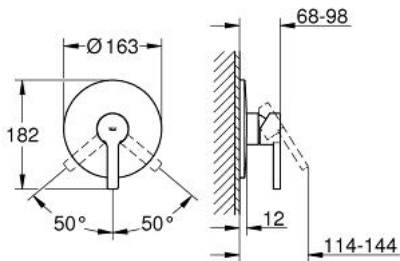

19 296 000 LINEARE_ SINGLE-LEVER SHOWER MIXER

PRODUCT DESCRIPTION

- Colour: chrome
- set for final installation for
- 35 501 000
- 33 961 000
- 33 962 000
- 33 964 000
- without concealed body
- GROHE LongLife finish
- escutcheon and shaft sealing
- metal escutcheon
- covered coupling

19 296 000 LINEARE_ SINGLE-LEVER SHOWER MIXER

SPARE PARTS, 11月 2015 – now

- 1: Lever (Spare part-nr. 46583000)
 - 2: Escutcheon (Spare part-nr. 46904000)
 - 3: Cap (Spare part-nr. 09038000)
 - 4: Temperature limiter (Spare part-nr. 46375000)*
 - 5: Extension set (Spare part-nr. 46191000)*
 - 6: Extension set (Spare part-nr. 46343000)*
- * Optional accessories