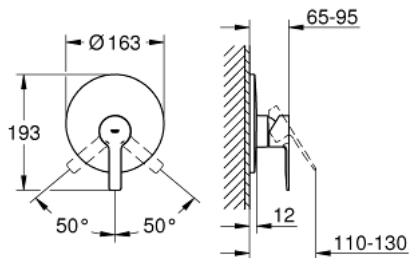

## 19 296 001 LINEARE SINGLE-LEVER SHOWER MIXER

### PRODUCT DESCRIPTION

- Colour: chrome
- trim set for use with rough-in box 33 963 001, 33 964 001, 33 965 001
- without concealed body
- metal lever
- GROHE LongLife finish
- escutcheon- and shaft-sealing
- metal escutcheon
- covered fixing
- minimum pressure 1,0 bar