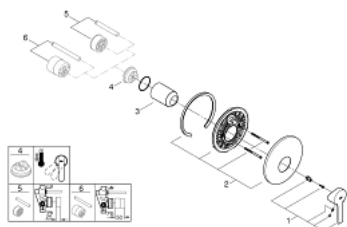

## 19 296 001 LINEARE SINGLE-LEVER SHOWER MIXER

### PRODUCT DESCRIPTION

- Colour: chrome
- trim set for use with rough-in box 33 963 001, 33 964 001, 33 965 001
- without concealed body
- metal lever
- GROHE LongLife finish
- escutcheon- and shaft-sealing
- metal escutcheon
- covered fixing
- minimum pressure 1,0 bar

### SPARE PARTS, March 2017 – now

- 1: Lever (Spare part-nr. 46988000)
- 2: Escutcheon (Spare part-nr. 46904000)
- 3: Shield (Spare part-nr. 09038000)
- 4: Temperature limiter (Spare part-nr. 46375000)\*
- 5: Extension set (Spare part-nr. 46191000)\*
- 6: Extension set (Spare part-nr. 46343000)\*