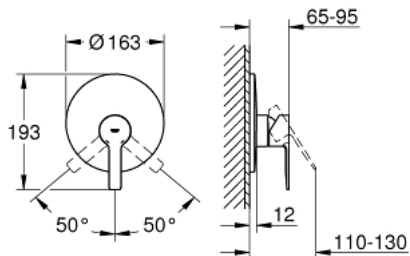

19 296 001 LINEARE SINGLE-LEVER SHOWER MIXER

PRODUCT DESCRIPTION

- Colour: chrome
- trim set for use with rough-in box 33 963 001, 33 964 001, 33 965 001
- without concealed body
- metal lever
- GROHE LongLife finish
- escutcheon and shaft sealing
- metal escutcheon
- covered fixing
- min. recommended pressure 1.0 bar

19 296 001 LINEARE SINGLE-LEVER SHOWER MIXER

SPARE PARTS, 3月 2017 – now

- 1: Lever (Spare part-nr. 46988000)
- 2: Escutcheon (Spare part-nr. 46904000)
- 3: Cap (Spare part-nr. 09038000)
- 4: Temperature limiter (Spare part-nr. 46375000)*
- 5: Extension set (Spare part-nr. 46191000)*
- 6: Extension set (Spare part-nr. 46343000)*