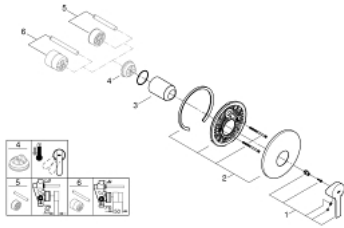

19 296 001 LINEARE SINGLE-LEVER SHOWER MIXER

PRODUCT DESCRIPTION

- Colour: chrome
- trim set for use with rough-in box 33 963 001, 33 964 001, 33 965 001
- without concealed body
- metal lever
- GROHE LongLife finish
- escutcheon and shaft sealing
- metal escutcheon
- covered fixing
- min. recommended pressure 1.0 bar

19 296 001 LINEARE SINGLE-LEVER SHOWER MIXER

SPARE PARTS, 3月 2017 – now

- 1: Lever (Spare part-nr. 46988000)
- 2: Escutcheon (Spare part-nr. 46904000)
- 3: Cap (Spare part-nr. 09038000)
- 4: Temperature limiter (Spare part-nr. 46375000)*
- 5: Extension set (Spare part-nr. 46191000)*
- 6: Extension set (Spare part-nr. 46343000)*