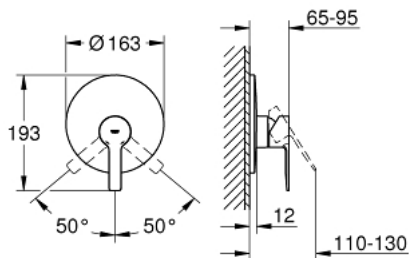

19 296 DC1 LINEARE SINGLE-LEVER SHOWER MIXER

PRODUCT DESCRIPTION

- Colour: Supersteel
- rough-in set for wall mounted shower mixer
- without concealed body
- metal lever
- GROHE LongLife finish
- escutcheon- and shaft-sealing
- metal escutcheon
- covered fixing
- minimum pressure 1,0 bar

19 296 DC1 LINEARE SINGLE-LEVER SHOWER MIXER

SPARE PARTS, March 2017 – now

- 1: Lever (Spare part-nr. 46988DC0)
- 2: Escutcheon (Spare part-nr. 46904DC0)
- 3: Shield (Spare part-nr. 09038DC0)
- 4: Temperature limiter (Spare part-nr. 46375000)*
- 5: Extension set (Spare part-nr. 46191000)*
- 6: Extension set (Spare part-nr. 46343000)*