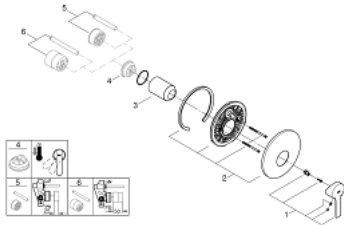

19 296 DC1 LINEARE SINGLE-LEVER SHOWER MIXER

PRODUCT DESCRIPTION

- Colour: Supersteel
- rough-in set for wall mounted shower mixer
- without concealed body
- metal lever
- GROHE LongLife finish
- escutcheon- and shaft-sealing
- metal escutcheon
- covered fixing
- minimum pressure 1,0 bar

19 296 DC1 LINEARE SINGLE-LEVER SHOWER MIXER

SPARE PARTS, March 2017 – now

- 1: Lever (Spare part-nr. 46988DC0)
- 2: Escutcheon (Spare part-nr. 46904DC0)
- 3: Shield (Spare part-nr. 09038DC0)
- 4: Temperature limiter (Spare part-nr. 46375000)*
- 5: Extension set (Spare part-nr. 46191000)*
- 6: Extension set (Spare part-nr. 46343000)*