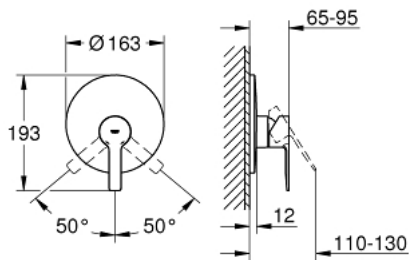

## 19 296 DC1 LINEARE SINGLE-LEVER SHOWER MIXER

### PRODUCT DESCRIPTION

- Colour: supersteel
- rough-in set for wall mounted shower mixer
- without concealed body
- metal lever
- GROHE LongLife finish
- escutcheon and shaft sealing
- metal escutcheon
- covered fixing
- min. recommended pressure 1.0 bar