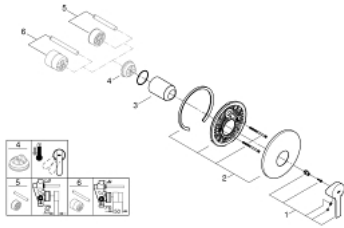

## 19 296 DC1 LINEARE SINGLE-LEVER SHOWER MIXER

### PRODUCT DESCRIPTION

- Colour: supersteel
- rough-in set for wall mounted shower mixer
- without concealed body
- metal lever
- GROHE LongLife finish
- escutcheon and shaft sealing
- metal escutcheon
- covered fixing
- min. recommended pressure 1.0 bar

### SPARE PARTS, 3月 2017 – now

- 1: Lever (Spare part-nr. 46988DC0)
- 2: Escutcheon (Spare part-nr. 46904DC0)
- 3: Cap (Spare part-nr. 09038DC0)
- 4: Temperature limiter (Spare part-nr. 46375000)\*
- 5: Extension set (Spare part-nr. 46191000)\*
- 6: Extension set (Spare part-nr. 46343000)\*