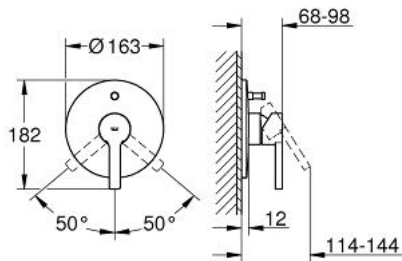

## 19 297 000 LINEARE\_ SINGLE-LEVER BATH/SHOWER MIXER

### PRODUCT DESCRIPTION

- Colour: chrome
- final installation set for
  - 35 501 000
  - 35 501 000
  - 33 963 000
- without concealed body
- GROHE LongLife finish
- automatic diverter: bath/shower
- escutcheon- and shaft-sealing
- metal escutcheon
- covered coupling