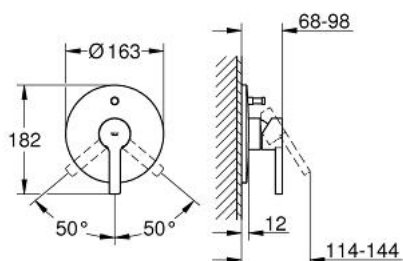

19 297 000 LINEARE_ SINGLE-LEVER BATH MIXER

PRODUCT DESCRIPTION

- Colour: chrome
- set for final installation for
- 35 501 000
- 33 961 000
- 33 963 000
- without concealed body
- GROHE LongLife finish
- automatic diverter: bath/shower
- escutcheon and shaft sealing
- metal escutcheon
- covered coupling

19 297 000 LINEARE_ SINGLE-LEVER BATH MIXER

SPARE PARTS, 11月 2015 – now

- 1: Lever (Spare part-nr. 46583000)
 - 2: Escutcheon (Spare part-nr. 46905000)
 - 3: Cap (Spare part-nr. 09038000)
 - 4: Diverter (Spare part-nr. 46737000)
 - 5: Temperature limiter (Spare part-nr. 46375000)*
 - 6: Extension set (Spare part-nr. 46191000)*
 - 7: Extension set (Spare part-nr. 46343000)*
- * Optional accessories