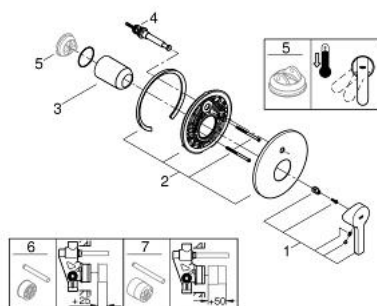

19 297 000 LINEARE_ SINGLE-LEVER BATH MIXER

PRODUCT DESCRIPTION

- Colour: chrome
- set for final installation for
- 35 501 000
- 33 961 000
- 33 963 000
- without concealed body
- GROHE LongLife finish
- automatic diverter: bath/shower
- escutcheon and shaft sealing
- metal escutcheon
- covered coupling

19 297 000 LINEARE_ SINGLE-LEVER BATH MIXER

SPARE PARTS, 11月 2015 – now

- 1: Lever (Spare part-nr. 46583000)
 - 2: Escutcheon (Spare part-nr. 46905000)
 - 3: Cap (Spare part-nr. 09038000)
 - 4: Diverter (Spare part-nr. 46737000)
 - 5: Temperature limiter (Spare part-nr. 46375000)*
 - 6: Extension set (Spare part-nr. 46191000)*
 - 7: Extension set (Spare part-nr. 46343000)*
- * Optional accessories