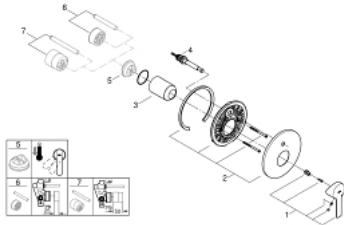

19 297 001 LINEARE SINGLE-LEVER BATH/SHOWER MIXER

PRODUCT DESCRIPTION

- Colour: chrome
- trim set for use with rough-in box 33 963 001 or 33 965 001
- without concealed body
- metal lever
- GROHE LongLife finish
- automatic diverter: bath/shower
- escutcheon- and shaft-sealing
- metal escutcheon
- covered fixing
- minimum pressure 1,0 bar

19 297 001 LINEARE SINGLE-LEVER BATH/SHOWER MIXER

SPARE PARTS, March 2017 – now

- 1: Lever (Spare part-nr. 46988000)
- 2: Escutcheon (Spare part-nr. 46905000)
- 3: Shield (Spare part-nr. 09038000)
- 4: Diverter (Spare part-nr. 46737000)
- 5: Temperature limiter (Spare part-nr. 46375000)*
- 6: Extension set (Spare part-nr. 46191000)*
- 7: Extension set (Spare part-nr. 46343000)*