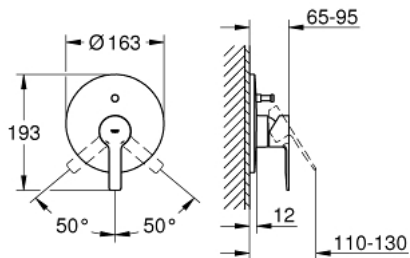

19 297 001 LINEARE SINGLE-LEVER BATH/SHOWER MIXER

PRODUCT DESCRIPTION

- Colour: chrome
- trim set for use with rough-in box 33 963 001 or 33 965 001
- without concealed body
- metal lever
- GROHE LongLife finish
- automatic diverter: bath/shower
- escutcheon- and shaft-sealing
- metal escutcheon
- covered fixing
- minimum pressure 1,0 bar

19 297 001 LINEARE SINGLE-LEVER BATH/SHOWER MIXER

SPARE PARTS, March 2017 – now

- 1: Lever (Spare part-nr. 46988000)
- 2: Escutcheon (Spare part-nr. 46905000)
- 3: Shield (Spare part-nr. 09038000)
- 4: Diverter (Spare part-nr. 46737000)
- 5: Temperature limiter (Spare part-nr. 46375000)*
- 6: Extension set (Spare part-nr. 46191000)*
- 7: Extension set (Spare part-nr. 46343000)*