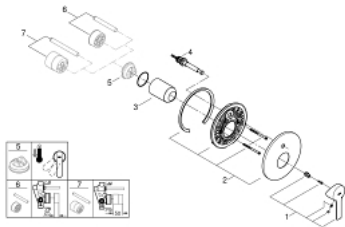

19 297 001 LINEARE SINGLE-LEVER BATH MIXER

PRODUCT DESCRIPTION

- Colour: chrome
- trim set for use with rough-in box 33 963 001 or 33 965 001
- without concealed body
- metal lever
- GROHE LongLife finish
- automatic diverter: bath/shower
- escutcheon and shaft sealing
- metal escutcheon
- covered fixing
- min. recommended pressure 1.0 bar

19 297 001 LINEARE SINGLE-LEVER BATH MIXER

SPARE PARTS, 3月 2017 – now

- 1: Lever (Spare part-nr. 46988000)
- 2: Escutcheon (Spare part-nr. 46905000)
- 3: Cap (Spare part-nr. 09038000)
- 4: Diverter (Spare part-nr. 46737000)
- 5: Temperature limiter (Spare part-nr. 46375000)*
- 6: Extension set (Spare part-nr. 46191000)*
- 7: Extension set (Spare part-nr. 46343000)*