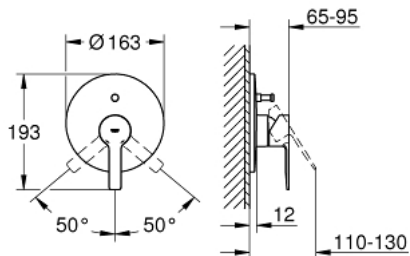

19 297 001 LINEARE SINGLE-LEVER BATH MIXER

PRODUCT DESCRIPTION

- Colour: chrome
- trim set for use with rough-in box 33 963 001 or 33 965 001
- without concealed body
- metal lever
- GROHE LongLife finish
- automatic diverter: bath/shower
- escutcheon and shaft sealing
- metal escutcheon
- covered fixing
- min. recommended pressure 1.0 bar

19 297 001 LINEARE SINGLE-LEVER BATH MIXER

SPARE PARTS, 3月 2017 – now

- 1: Lever (Spare part-nr. 46988000)
- 2: Escutcheon (Spare part-nr. 46905000)
- 3: Cap (Spare part-nr. 09038000)
- 4: Diverter (Spare part-nr. 46737000)
- 5: Temperature limiter (Spare part-nr. 46375000)*
- 6: Extension set (Spare part-nr. 46191000)*
- 7: Extension set (Spare part-nr. 46343000)*