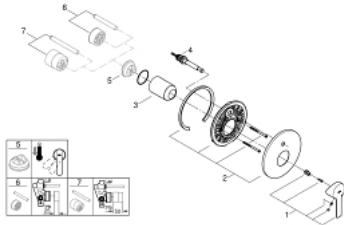

19 297 DC1 LINEARE SINGLE-LEVER BATH/SHOWER MIXER

PRODUCT DESCRIPTION

- Colour: Supersteel
- trim set for use with rough-in set 33 963 001
- without concealed body
- metal lever
- GROHE LongLife finish
- automatic diverter: bath/shower
- escutcheon- and shaft-sealing
- metal escutcheon
- covered fixing
- minimum pressure 1,0 bar

19 297 DC1 LINEARE SINGLE-LEVER BATH/SHOWER MIXER

SPARE PARTS, September 2016 – now

- 1: Lever (Spare part-nr. 46988DC0)
- 2: Escutcheon (Spare part-nr. 46905DC0)
- 3: Shield (Spare part-nr. 09038DC0)
- 4: Diverter (Spare part-nr. 46737DC0)
- 5: Temperature limiter (Spare part-nr. 46375000)*
- 6: Extension set (Spare part-nr. 46191000)*
- 7: Extension set (Spare part-nr. 46343000)*