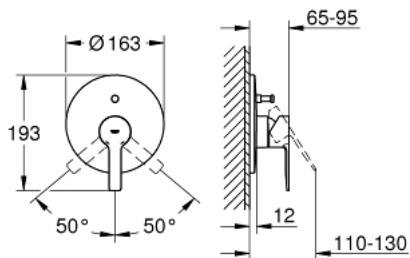

19 297 DC1 LINEARE SINGLE-LEVER BATH/SHOWER MIXER

PRODUCT DESCRIPTION

- Colour: Supersteel
- trim set for use with rough-in set 33 963 001
- without concealed body
- metal lever
- GROHE LongLife finish
- automatic diverter: bath/shower
- escutcheon- and shaft-sealing
- metal escutcheon
- covered fixing
- minimum pressure 1,0 bar

19 297 DC1 LINEARE SINGLE-LEVER BATH/SHOWER MIXER

SPARE PARTS, September 2016 – now

- 1: Lever (Spare part-nr. 46988DC0)
- 2: Escutcheon (Spare part-nr. 46905DC0)
- 3: Shield (Spare part-nr. 09038DC0)
- 4: Diverter (Spare part-nr. 46737DC0)
- 5: Temperature limiter (Spare part-nr. 46375000)*
- 6: Extension set (Spare part-nr. 46191000)*
- 7: Extension set (Spare part-nr. 46343000)*